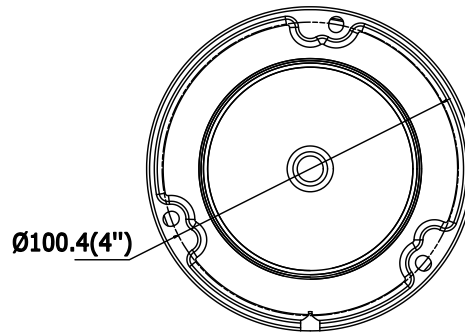

Dimension

Unit: mm