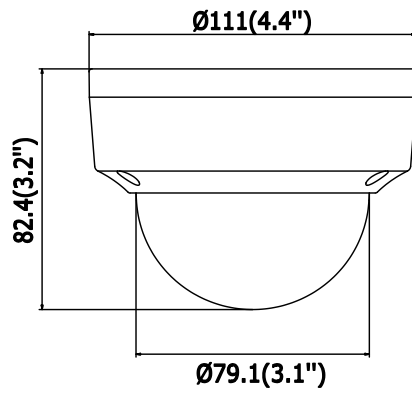

Dimension

Unit: mm