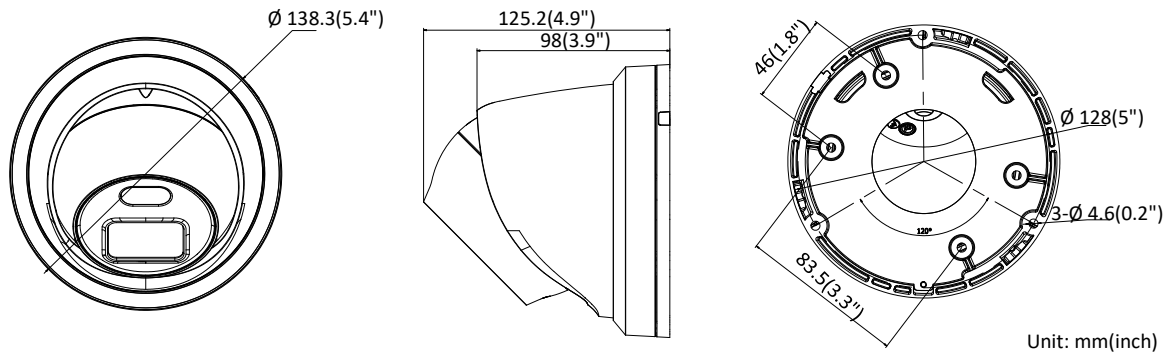

Sampling Rate	8kHz/16kHz/32kHz/44.1kHz/48kHz
Audio Compression	G.711/G.722.1/G.726/MP2L2/PCM
Audio Bit Rate	64Kbps(G.711)/16Kbps(G.722.1)/16Kbps(G.726)/32-160Kbps(MP2L2)
<b>Network</b>	
Network Storage	Support micro SD/SDHC/SDXC card (128G) local storage, NAS (NFS, SMB/CIFS), ANR
Alarm Trigger	Motion detection, video tampering detection, network disconnected, IP address conflict, illegal login, HDD full, HDD error
Protocols	TCP/IP, ICMP, HTTP, HTTPS, FTP, DHCP, DNS, DDNS, RTP, RTSP, RTCP, PPPoE, NTP, UPnP, SMTP, SNMP, IGMP, 802.1X, QoS, IPv6, UDP, Bonjour
General Function	One-key reset, anti-flicker, three streams, heartbeat, mirror, password protection, privacy mask, watermark, IP address filter
Firmware Version	V5.5.82
API	ONVIF (PROFILE S, PROFILE G), ISAPI
Simultaneous Live View	Up to 6 channels
User/Host	Up to 32 users 3 levels: Administrator, Operator and User
Client	iVMS-4200, Hik-Connect, iVMS-4500, iVMS-5200
Web Browser	Plug-in required live view: IE8+, Chrome 41.0-44, Firefox 30.0-51, Safari 8.0-11 Plug-in free live view: Chrome 45.0+, Firefox 52.0+
<b>Interface</b>	
Communication Interface	1 RJ45 10M/100M self-adaptive Ethernet port
On-board Storage	Built-in micro SD/SDHC/SDXC slot, up to 128 GB
Reset Button	Yes
Audio (-U)	1 audio input (built-in mic ), mono sound
<b>General</b>	
Operating Conditions	-30 °C to +60 °C (-22 °F to +140 °F), humidity 95% or less (non-condensing)
Power Supply	12 VDC ± 25%, Φ 5.5 mm coaxial power plug PoE (802.3af, class 3)
Power Consumption	12 VDC, 0.5 A, max. 6 W PoE: (802.3af, 36 V to 57 V), 0.3 A to 0.1 A, max. 7.5 W
Protection Level	-L model: IP67 -LU model: IP66
Material	Camera: Metal, trim ring: Plastic
Dimension	Camera: Φ 138.3 × 125.2 mm (Φ 5.4" × 4.9") With package: 170 × 170 × 150 mm (7" × 7" × 5.9")
Weight	Camera: 575 g (1.3 lb.) With package: 833 g (1.8 lb.)

## Dimension

Unit: mm(inch)