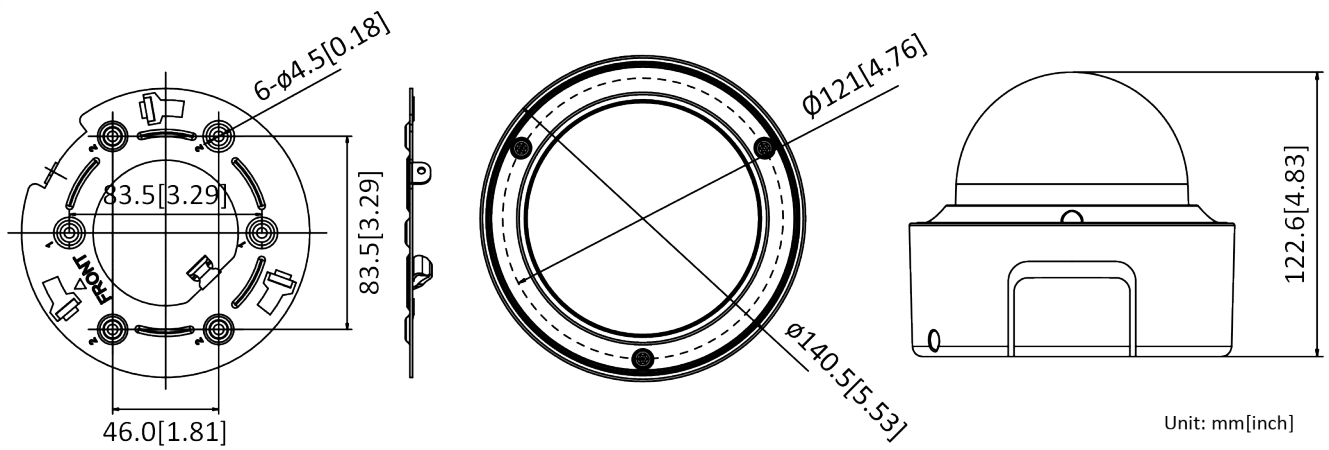

Dimension

Accessory

DS-1273ZJ-130
Wall Mount

DS-1227ZJ
In-ceiling Mount

DS-1281ZJ-DM23
Inclined Ceiling Mount