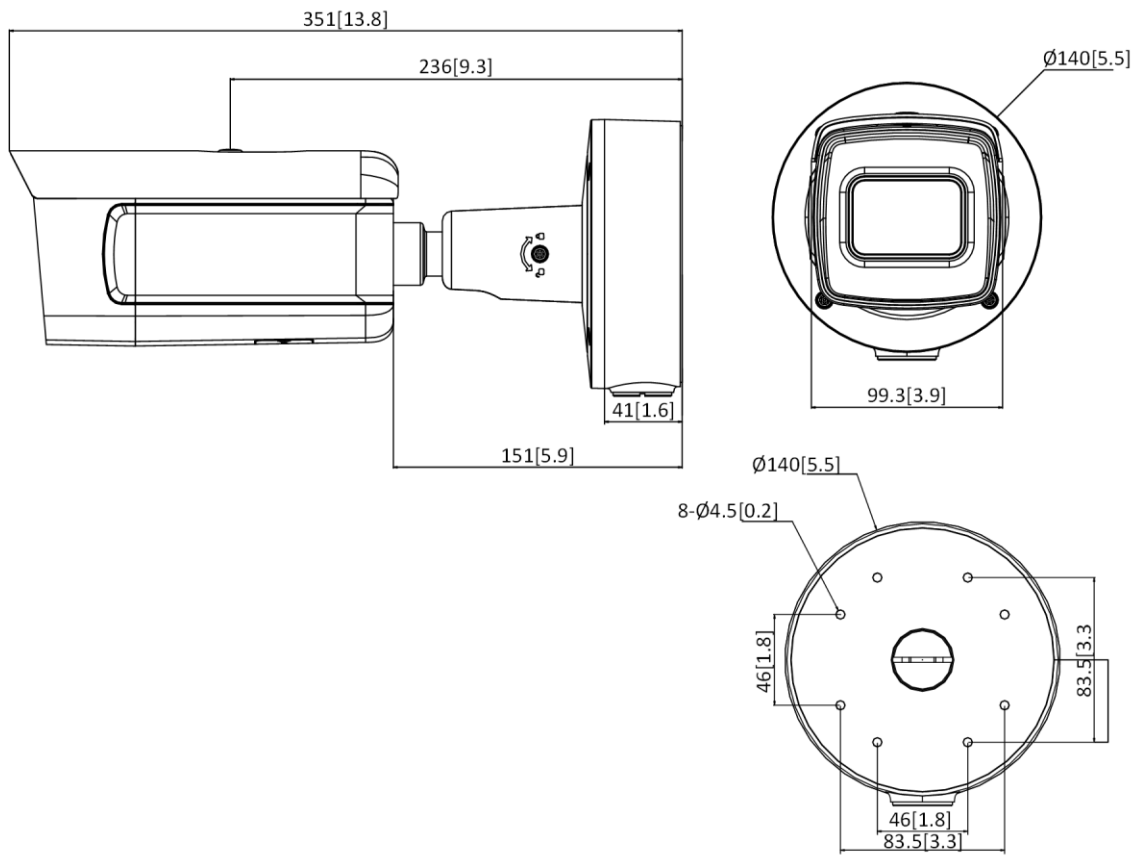

Dimension

Accessory