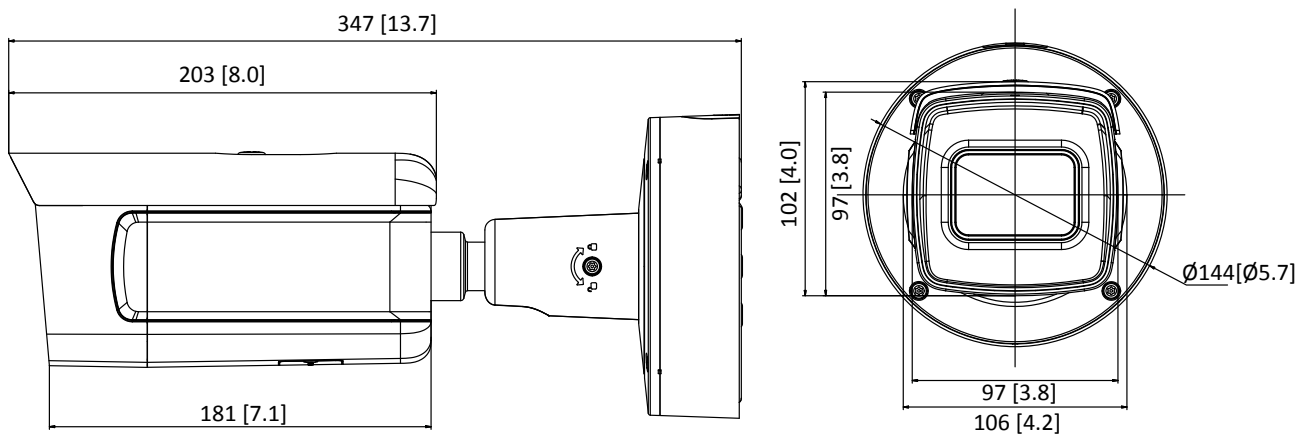

Power Supply	12 VDC $\pm$ 20%, two-core terminal block PoE (802.3at, class 4)
Power Consumption and Current	-IZS: 12 VDC, 1.0 A, max. 12 W; PoE (802.3at, 42.5 V to 57 V), 0.3 A to 0.2 A -IZHS: 12 VDC, 1.3 A, max. 15 W; PoE (802.3at, 42.5 V to 57 V), 0.4 A to 0.3 A
Protection Level	IP67, IK10
Heater	-H: yes
Material	Aluminum alloy
Dimensions	Camera: $\Phi 144 \times 347$ mm ( $\Phi 5.7'' \times 13.7''$ ) With package: $405 \times 190 \times 180$ mm ( $15.9'' \times 7.5'' \times 7.1''$ )
Weight	Camera: approx. 2.45 kg (5.40 lb.) With package: approx. 2.7 kg (5.95 lb.)

## Dimension

Unit: mm[inch]