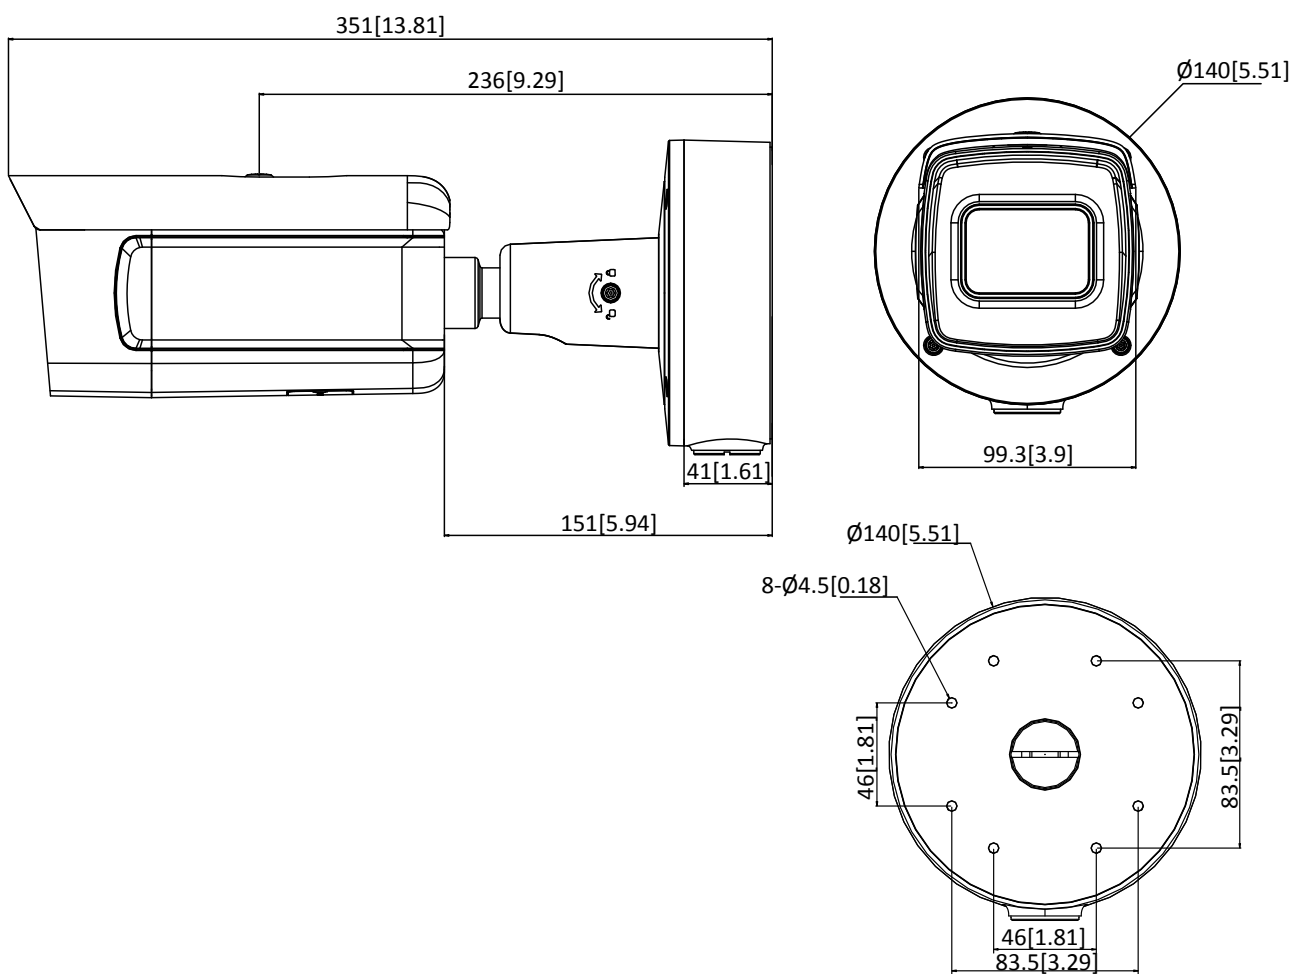

Power Consumption and Current	-IZSY: 12 VDC, 1.0 A, max. 11 W; PoE (802.3at, class 4): 42.5 V to 57 V, 0.4 A to 0.2 A -IZHSY: 12 VDC, 1.2 A, max. 13.5 W; PoE (802.3at, class 4): 42.5 V to 57 V, 0.4 A to 0.3 A
Protection Level	IP67, IK10 Anti-Corrosion Standard: NEMA 4X
Heater	-H: yes
Material	Aluminum alloy, anti-corrosion coating
Dimensions	Camera: $\Phi 140 \times 351$ mm ($\Phi 5.5'' \times 13.8''$) With package: $405 \times 190 \times 180$ mm ($15.9'' \times 7.5'' \times 7.1''$)
Weight	Camera: approx. 2.2 kg (4.85 lb.) With package: approx. 2.7 kg (5.95 lb.)

* Listed resolutions are only selectable options. It does not mean that all streams can work at their maximum resolution at the same time.

Available Model

DS-2CD5A46G0-IZSY (2.8–12 mm), DS-2CD5A46G0-IZHSY (2.8–12 mm)

*-H: Heater supported

Dimension

Unit: mm[inch]

Accessory

DS-1475ZJ-Y
Vertical Pole Mount

DS-1476ZJ-Y
Corner Mount

Distributed by

HIKVISION®