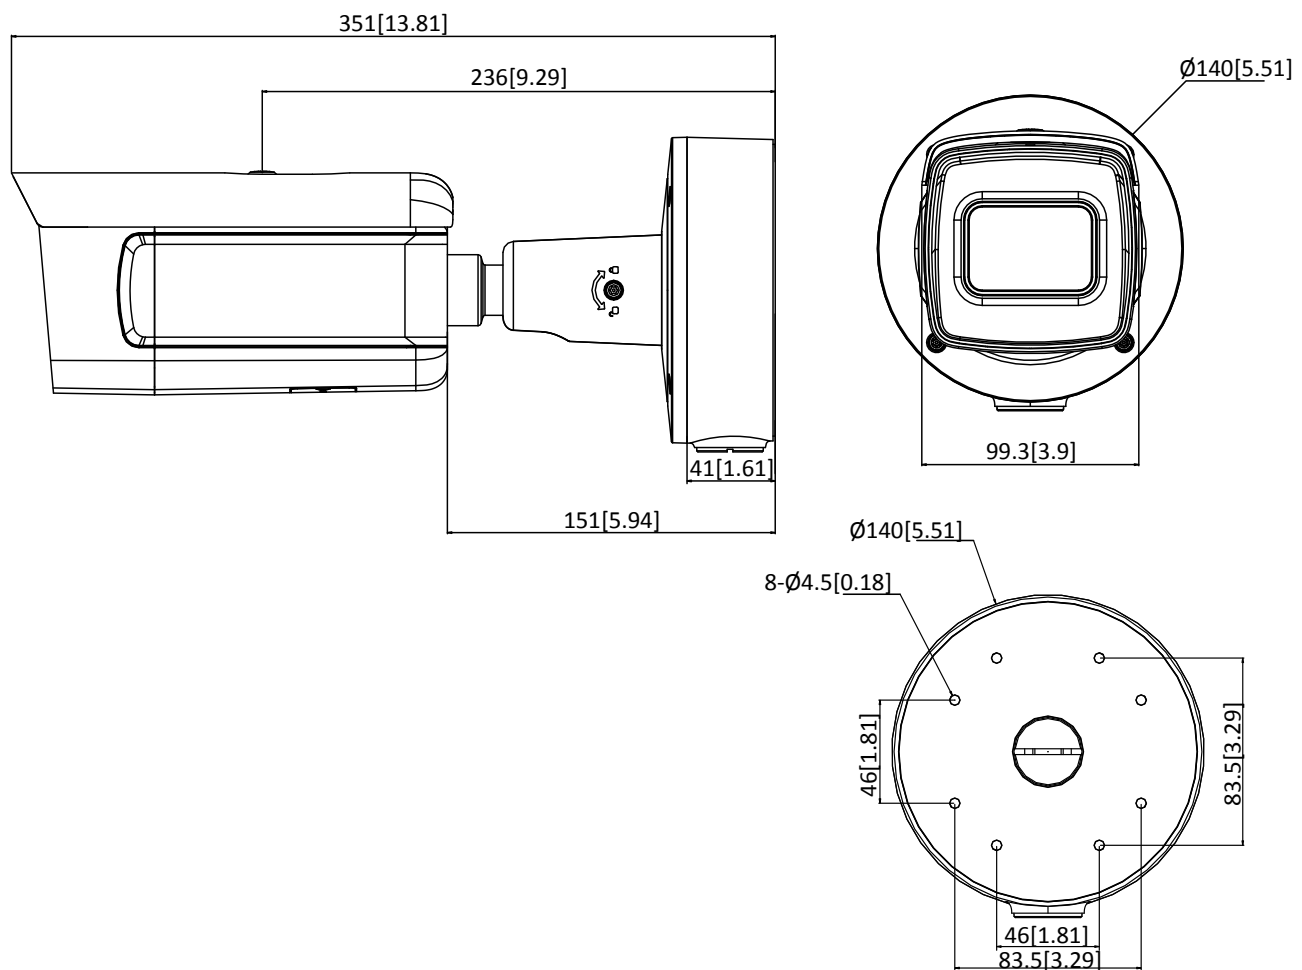

Power Consumption and Current	-IZSY: 12 VDC, 1.0 A, max. 11 W; PoE (802.3at, class4): 42.5 V to 57 V, 0.4 A to 0.2 A -IZHSY: 12 VDC, 1.2 A, max. 13.5 W; PoE (802.3at, class4): 42.5 V to 57 V, 0.4 A to 0.3 A
Protection Level	IP67, IK10 Anti-Corrosion Standard: NEMA 4X
Heater	-H: yes
Material	Aluminum alloy, anti-corrosion coating
Dimensions	Camera: $\Phi 140 \times 351$ mm ($\Phi 5.5'' \times 13.8''$) With package: $405 \times 190 \times 180$ mm ($15.9'' \times 7.5'' \times 7.1''$)
Weight	Camera: approx. 2.2 kg (4.8 lb.) With package: approx. 2.7 kg (5.95 lb.)

* Listed resolutions are only selectable options. It does not mean that all streams can work at their maximum resolution at the same time.

Available Model

DS-2CD5A26G0-IZSY (2.8–12 mm), DS-2CD5A26G0-IZHSY (2.8–12 mm)

*-H: Heater supported

Dimension

Unit: mm[inch]

Accessory

DS-1475ZJ-Y
Vertical Pole Mount

DS-1476ZJ-Y
Corner Mount

Distributed by

**HIKVISION®****Headquarters**