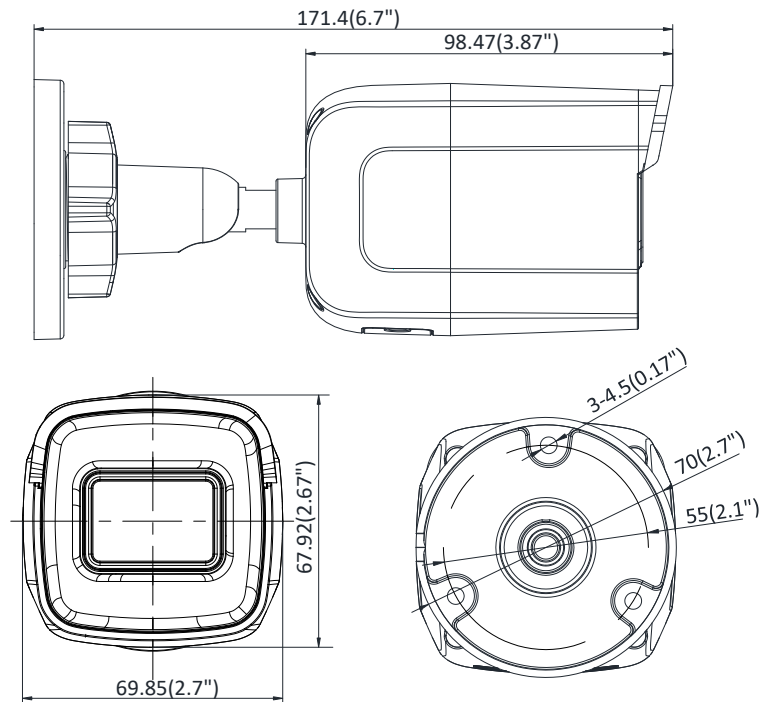

Protocols	TCP/IP, ICMP, HTTP, HTTPS, FTP, DHCP, DNS, DDNS, RTP, RTSP, RTCP, PPPoE, NTP, UPnP, SMTP, SNMP, IGMP, 802.1X, QoS, IPv6, UDP, Bonjour
General Function	One-key reset, anti-flicker, three streams, heartbeat, mirror, password protection, privacy mask, watermark, IP address filter
Firmware Version	V5.5.61
API	ONVIF (PROFILE S, PROFILE G), ISAPI
Simultaneous Live View	Up to 6 channels
User/Host	Up to 32 users 3 levels: Administrator, Operator and User
Client	iVMS-4200, Hik-Connect, iVMS-5200, iVMS-4500
Web Browser	IE8+, Chrome 31.0-44, Firefox 30.0-51, Safari 8.0+
Interface	
Communication Interface	1 RJ45 10M/100M self-adaptive Ethernet port
On-board Storage	Built-in micro SD/SDHC/SDXC slot, up to 128 GB
Reset Button	Yes
Smart Feature-set	
Behavior Analysis	Line crossing detection, intrusion detection, unattended baggage detection, object removal detection
Exception Detection	Scene change detection
Face Detection	Yes
General	
Operating Conditions	-30 °C to +60 °C (-22 °F to +140 °F), humidity 95% or less (non-condensing)
Power Supply	12 VDC ± 25%, 5.5 mm coaxial power plug PoE (802.3af, class 3)
Power Consumption	12 VDC, 0.5 A, max: 6 W PoE: (802.3af, 36 VDC to 57 VDC), 0.2 A to 0.1 A, max: 7.5 W
IR Range	Up to 30 m
Wavelength	850 nm
Protection Level	IP67, IK10
Material	Front cover: metal, back cover: metal, sun shield: plastic
Dimensions	Camera: 70 × 68 × 171 mm (2.8" × 2.7" × 6.7")
Weight	Camera: 400 g (0.9 lb.) With package: 700 g (1.5 lb.)

Available Model

DS-2CD2065FWD-I (2.8/4/6 mm)

Dimensions

Unit: mm(inch)

Accessories

Distributed by

DS-1280ZJ-XS
Junction Box

HIKVISION