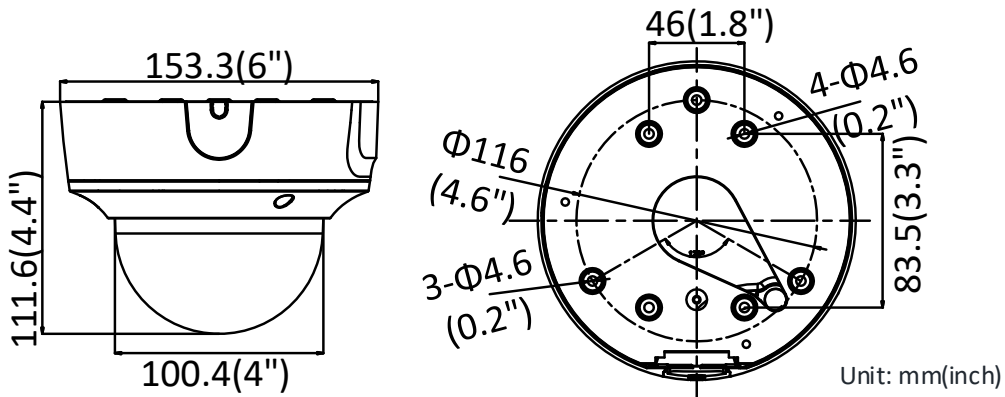

Dimensions

Accessories