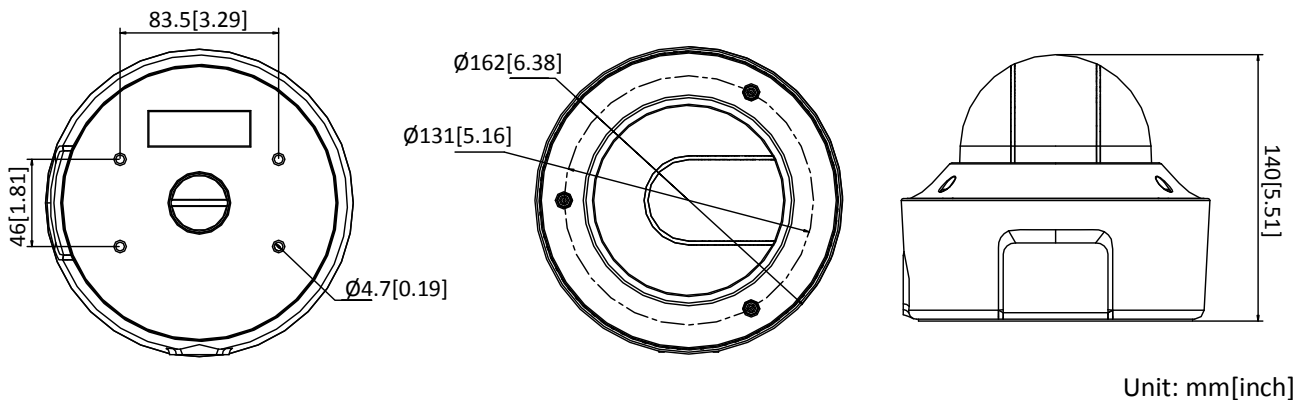

Power Supply	Recommended DC input 12 V, voltage range of 10 to 48 VDC allowed; three-core terminal block PoE (802.3at, class 4)
Power Consumption and Current	-IZSY: With extra load: 12 VDC, 1.1 A, max. 12 W; PoE (802.3at, 42.5 V to 57 V), 0.3 A to 0.2 A, class 4 Without extra load: 12 VDC, 0.95 A, max. 10 W; PoE (802.3at, 42.5 V to 57 V), 0.3 A to 0.2 A, class 4 -IZHSY: With extra load: 12 VDC, 1.4 A, max. 17 W; PoE (802.3at, 42.5 V to 57 V), 0.4 A to 0.3 A, class 4 Without extra load: 12 VDC, 1.2 A, max. 15 W; PoE (802.3at, 42.5 V to 57 V), 0.4 A to 0.3 A, class 4 "with extra load" means that an extra device is connected to and powered by the camera.
Protection Level	IP67, IK10 Anti-Corrosion Standard: NEMA 4X
Material	Aluminum Alloy, anti-corrosion coating
Dimensions	Camera: $\Phi 162 \times 140$ mm ($\Phi 6.4'' \times 5.5''$) With package: $251 \times 215 \times 189$ mm ($9.9'' \times 8.5'' \times 7.4''$)
Weight	Camera: 1500 g (3.31 lb.) With package: 1950 g (4.30 lb.)

Note: Listed resolutions are only selectable options. It does not mean that all streams can work at their maximum resolution at the same time.

Available Model

DS-2CD5546G0-IZSY (2.8 mm - 12 mm), DS-2CD5546G0-IZHSY (2.8 mm - 12 mm)

*-H: heater supported

Dimension

Accessories

DS-1473ZJ-155-Y