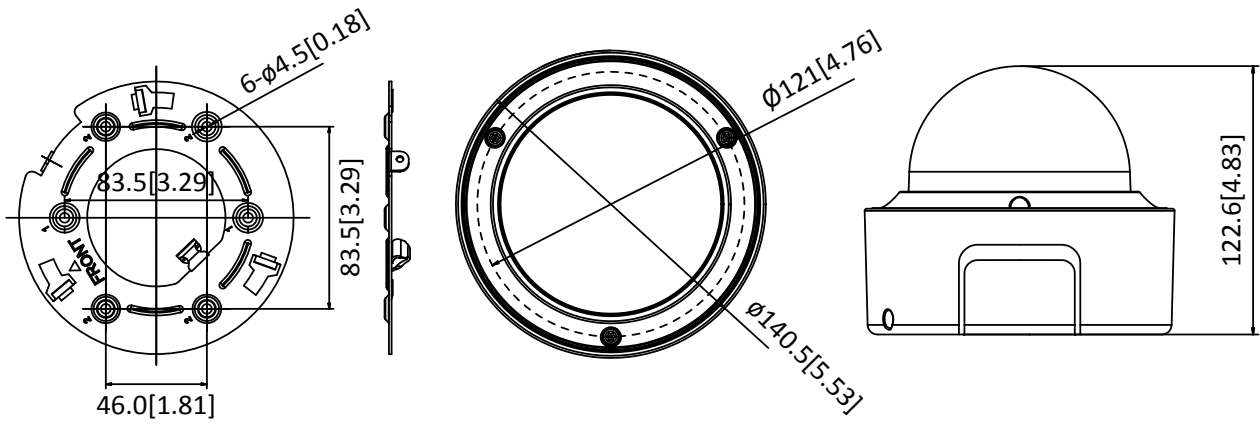

Note: Listed resolutions are only selectable options. It does not mean that all streams can work at their maximum resolution at the same time.

Available Model

DS-2CD51C5G0-IZS (2.8 to 12mm)

Dimension

Unit: mm[inch]