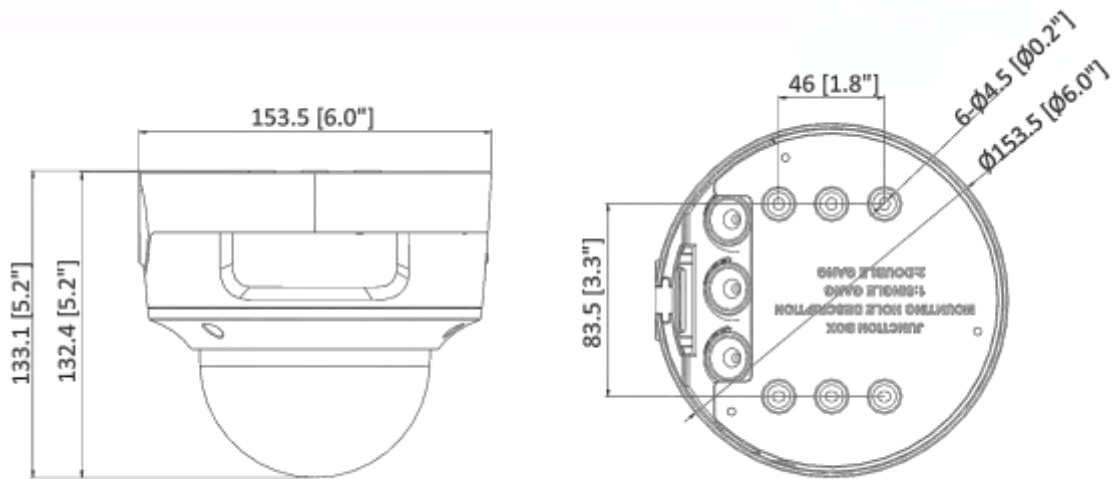

▪ **Dimension**

Unit: mm (inch)

▪ **Accessory**

▪ **Optional**

DS-1227ZJ-DM37 In-ceiling Mount	DS-1475ZJ-SUS Vertical Pole Mount	DS-1476ZJ-SUS Corner Mount	DS-1471ZJ-155 Pendant Mount	DS-1473ZJ-155 Wall Mount
DS-1473ZJ-155B Wall Mount