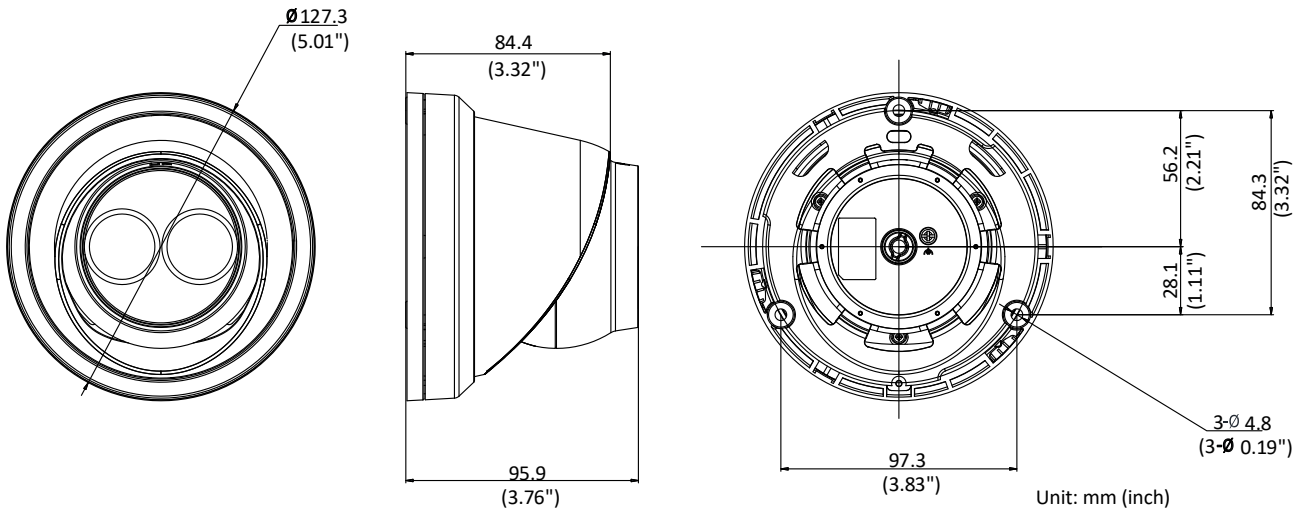

Dimensions