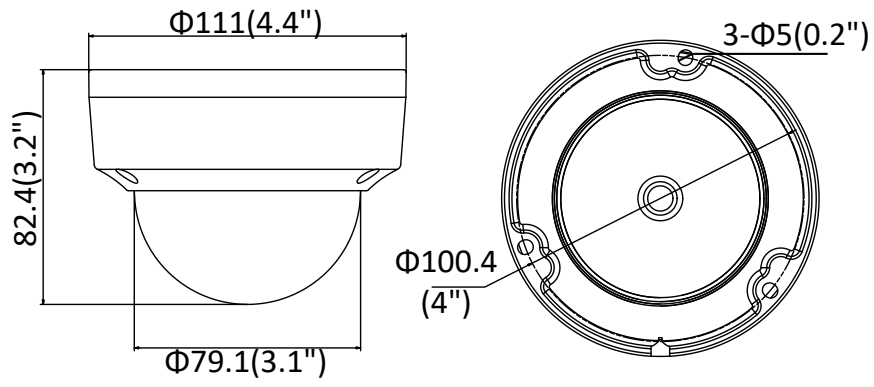

Dimension

Unit: mm