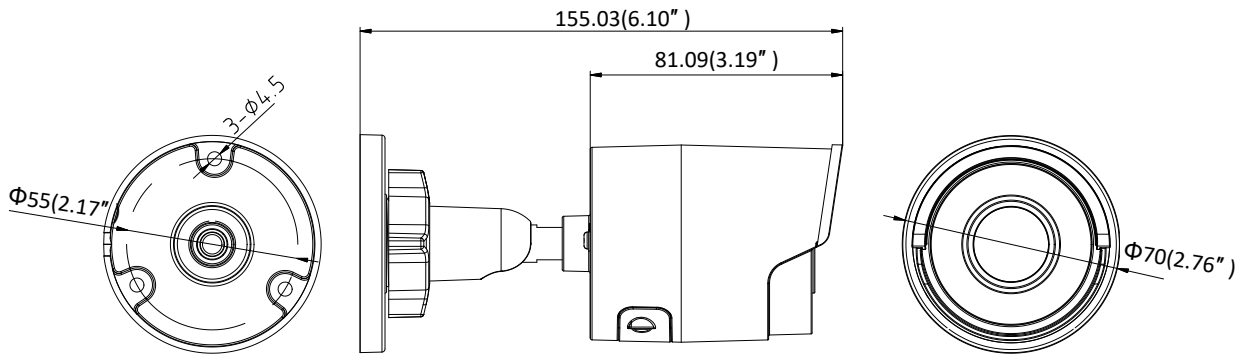

Dimension

Accessory

Distributed by

HIKVISION®

Headquarters

No.555 Qianmo Road, Binjiang District,
Hangzhou 310051, China
T +86-571-8807-5998
overseasbusiness@hikvision.com

Hikvision USA
T +1-909-895-0400
sales.usa@hikvision.com

Hikvision Australia
T +61-2-8599-4233
salesau@hikvision.com

Hikvision India
T +91-22-28469900
sales@pramahikvision.com

Hikvision Canada
T +1-866-200-6690
sales.canada@hikvision.com

Hikvision Thailand
T +662-275-9949
sales.thailand@hikvision.com

Hikvision Europe
T +31-23-5542770
sales.eu@hikvision.com

Hikvision Italy
T +39-0438-6902
info.it@hikvision.com

Hikvision Brazil
T +55 11 3318-0050
Latam.support@hikvision.com

Hikvision Turkey
T +90 (216)521 7070- 7074
sales.tr@hikvision.com

Hikvision Malaysia
T +601-7652-2413
sales.my@hikvision.com

Hikvision UK & Ireland
T +01628-902140
sales.uk@hikvision.com

Hikvision South Africa
Tel: +27 (10) 0351172
sale.africa@hikvision.com

Hikvision France
T +33(0)1-85-330-450
info.fr@hikvision.com

Hikvision Kazakhstan
T +7-727-9730667
nikia.panfilov@hikvision.ru

Hikvision Vietnam
T +84-974270888
sales.vt@hikvision.com

Hikvision UAE
T +971-4-4432090
salesme@hikvision.com

Hikvision Singapore
T +65-6684-4718
sg@hikvision.com

Hikvision Spain
T +34-91-737-16-55
info.es@hikvision.com

Hikvision Tashkent
T +99-87-1238-9438
uzb@hikvision.ru

Hikvision Hong Kong
T +852-2151-1761
info.hk@hikvision.com

Hikvision Russia
T +7-495-669-67-99
sateru@hikvision.com

Hikvision Korea
T +82-(0)31-731-8817
sales.korea@hikvision.com

Hikvision Poland
T +48-22-460-01-50
info.pl@hikvision.com

Hikvision Indonesia
T +62-21-2933759
Sales.Indonesia@hikvision.com

Hikvision Colombia
sales.colombia@hikvision.com