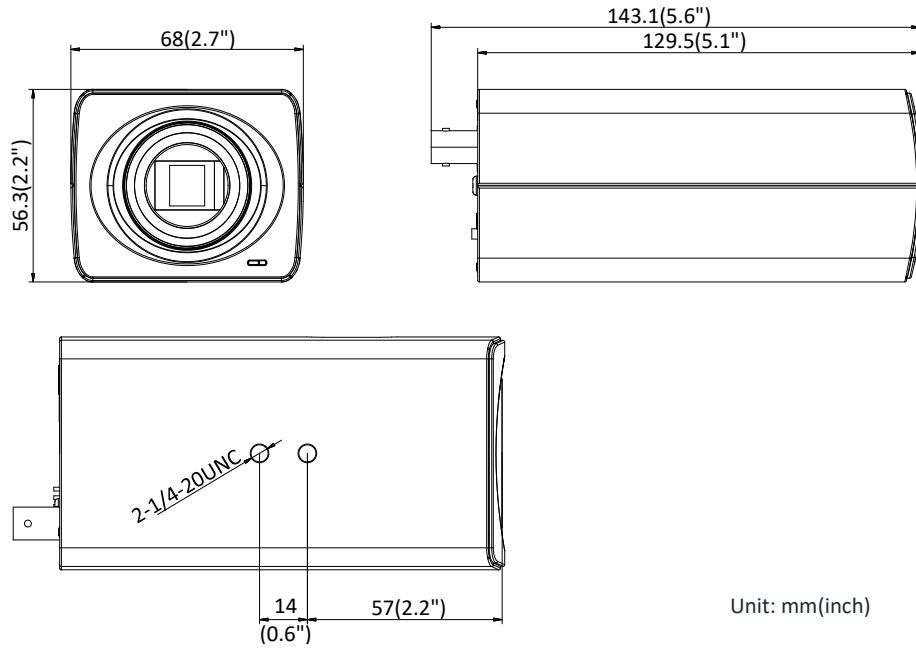

Dimensions