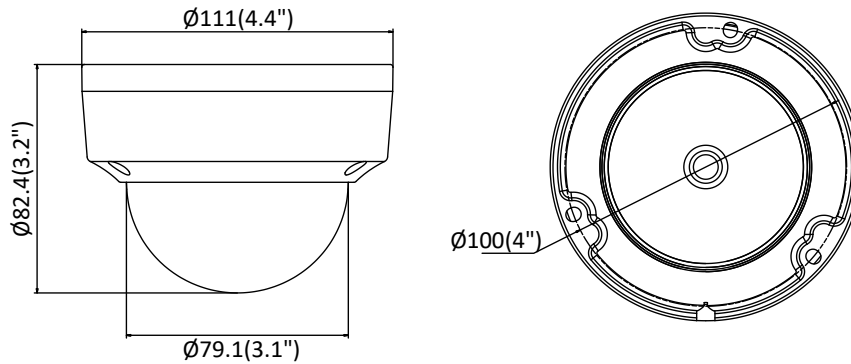

Dimensions

Unit: mm(inch)

Accessories

Distributed by

HIKVISION®

Headquarters

No.555 Qianmo Road, Binjiang District,
Hangzhou 310051, China
T +86-571-8807-5998
overseasbusiness@hikvision.com

Hikvision USA
T +1-909-895-0400
sales.usa@hikvision.com

Hikvision Australia
T +61-2-8599-4233
salesau@hikvision.com

Hikvision India
T +91-22-28469900
sales@pramahikvision.com

Hikvision Canada
T +1-866-200-6690
sales.canada@hikvision.com

Hikvision Thailand
T +662-275-9949
sales.thailand@hikvision.com

Hikvision Europe
T +31-23-5542770
sales.eu@hikvision.com

Hikvision Italy
T +39-0438-6902
info.it@hikvision.com

Hikvision Brazil
T +55 11 3318-0050
Latam.support@hikvision.com

Hikvision Turkey
T +90 (216)521 7070- 7074
sales.tr@hikvision.com

Hikvision Malaysia
T +601-7652-2413
sales.my@hikvision.com

Hikvision UK & Ireland
T +01628-902140
sales.uk@hikvision.com

Hikvision South Africa
Tel: +27 (10) 0351172
sale.africa@hikvision.com

Hikvision France
T +33(0)1-85-330-450
info.fr@hikvision.com

Hikvision Kazakhstan
T +7-727-9730667
nikia.panfilov@hikvision.ru

Hikvision Vietnam
T +84-974270888
sales.vt@hikvision.com

Hikvision UAE
T +971-4-4432090
salesme@hikvision.com

Hikvision Singapore
T +65-6684-4718
sg@hikvision.com

Hikvision Spain
T +34-91-737-16-55
info.es@hikvision.com

Hikvision Tashkent
T +99-87-1238-9438
uzb@hikvision.ru

Hikvision Hong Kong
T +852-2151-1761
info.hk@hikvision.com

Hikvision Russia
T +7-495-669-67-99
sateru@hikvision.com

Hikvision Korea
T +82-(0)31-731-8817
sales.korea@hikvision.com

Hikvision Poland
T +48-22-460-01-50
info.pl@hikvision.com

Hikvision Indonesia
T +62-21-2933759
Sales.Indonesia@hikvision.com

Hikvision Colombia
sales.colombia@hikvision.com