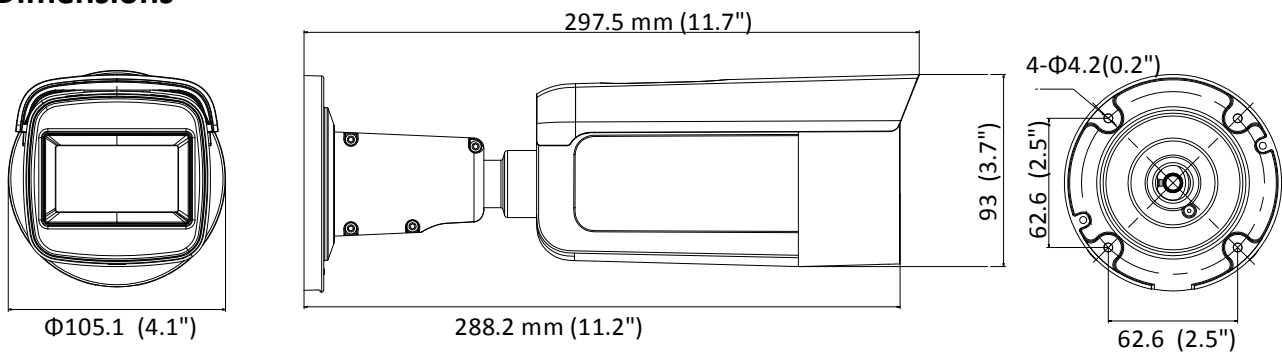

Power Consumption and Current	12 VDC, 1.2A, max. 14.5W PoE (802.3at, 42.5V to 57V), 0.5A to 0.3A, max. 18W
Protection Level	IP67
Material	Metal
Dimensions	Φ 105.1 × 297.5 mm (Φ 4.1" × 11.7")
Weight	Camera: Approx. 1335 g (2.9 lb.) With Package: 2004g (4.4lb.)

Available Model:

DS-2CD2683G1-IZ(2.8 to 12 mm), DS-2CD2683G1-IZS(2.8 to 12 mm)

Dimensions

Accessories