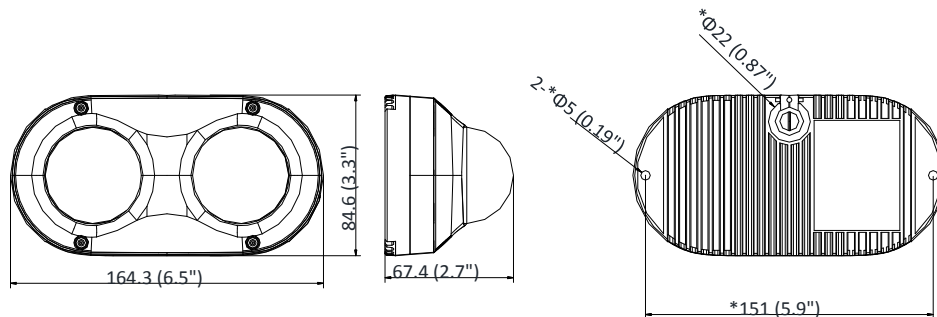

Approval	
Class	Class B
Protection	Ingress protection: IP67, IK10
EMC	FCC (47 CFR Part 15, Subpart B); CE-EMC (EN 55032: 2015, EN 61000-3-2: 2014, EN 61000-3-3: 2013, EN 50130-4: 2011 +A1: 2014); RCM (AS/NZS CISPR 32: 2015); IC (ICES-003: Issue 6, 2016); KC (KN 32: 2015, KN 35: 2015)
Safety	UL (UL 60950-1); CB (IEC 60950-1:2005 + Am 1:2009 + Am 2:2013); CE-LVD (EN 60950-1:2005 + Am 1:2009 + Am 2:2013); BIS (IS 13252(Part 1):2010+A1:2013+A2:2015)
Environment	CE-RoHS (2011/65/EU); WEEE (2012/19/EU); Reach (Regulation (EC) No 1907/2006)

* Listed resolutions are only selectable options. It does not mean that all streams can work at their maximum resolution at the same time.

Available Model

DS-2CD6D82G0-IH (2.8/4/6 mm), DS-2CD6D82G0-IHS (2.8/4/6 mm)

Dimension

Unit: mm(inch)