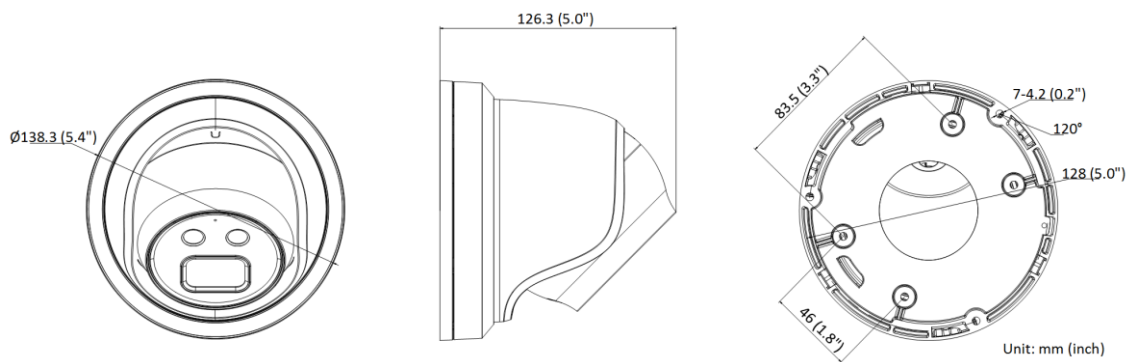

Power Consumption and Current	12 VDC, 0.4 A, max. 4.8 W PoE: (802.3af, 36 V to 57 V), 0.17 A to 0.1 A, max. 5.8 W
Power Interface	Ø5.5 mm coaxial power plug
Material	Metal except for trim ring
Camera Dimension	Ø138.3 × 126.3 mm (5.4" × 5.0")
Package Dimension	170 × 170 × 150 mm (6.7" × 6.7" × 5.9")
Camera Weight	Approx. 770 g (1.7 lb.)
With Package Weight	Approx. 1073 g (2.4 lb.)
Linkage Method	Upload to NAS/memory card, notify surveillance center, trigger record, trigger capture
Web Client Language	33 languages English, Russian, Estonian, Bulgarian, Hungarian, Greek, German, Italian, Czech, Slovak, French, Polish, Dutch, Portuguese, Spanish, Romanian, Danish, Swedish, Norwegian, Finnish, Croatian, Slovenian, Serbian, Turkish, Korean, Traditional Chinese, Thai, Vietnamese, Japanese, Latvian, Lithuanian, Portuguese (Brazil), Ukrainian
General Function	Anti-flicker, heartbeat, mirror, privacy masks, flash log, password reset via e-mail, pixel counter
Software Reset	Yes
<b>Approval</b>	
EMC	FCC (47 CFR Part 15, Subpart B); CE-EMC (EN 55032: 2015, EN 61000-3-2: 2014, EN 61000-3-3: 2013, EN 50130-4: 2011 +A1: 2014); RCM (AS/NZS CISPR 32: 2015); IC (ICES-003: Issue 6, 2016); KC (KN 32: 2015, KN 35: 2015)
Safety	UL (UL 60950-1); CB (IEC 60950-1:2005 + Am 1:2009 + Am 2:2013); CE-LVD (EN 60950-1:2005 + Am 1:2009 + Am 2:2013); BIS (IS 13252(Part 1):2010+A1:2013+A2:2015); LOA (IEC/EN 60950-1)
Environment	CE-RoHS (2011/65/EU); WEEE (2012/19/EU); Reach (Regulation (EC) No 1907/2006)
Protection	-U: Ingression protection: IP66 (IEC 60529-2013) -I: Ingression protection: IP67 (IEC 60529-2013)

## Available Model

DS-2CD2326G2-I (2.8 mm, 4 mm, 6 mm)

DS-2CD2326G2-IU (2.8 mm, 4 mm, 6 mm)

▪ **Dimension**

▪ **Accessory**

DS-1276ZJ-SUS  
Corner Mount

DS-1271ZJ-140  
Pendent Mount

DS-1273ZJ-140B  
Wall Mount