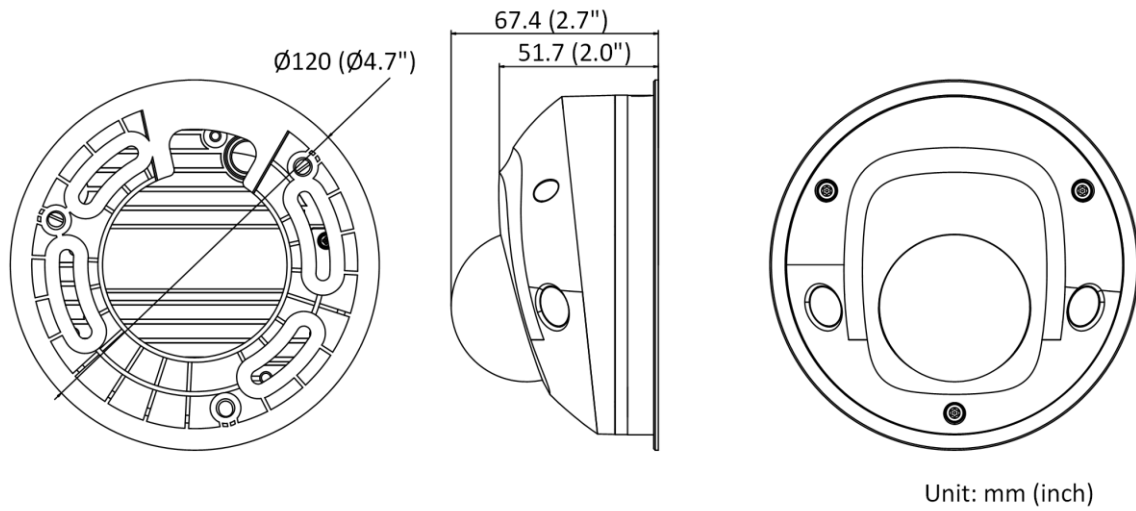

Event	
Basic Event	Motion detection, video tampering alarm, exception (network disconnected, IP address conflict, illegal login, HDD full, HDD error)
Smart Event	Line crossing detection, intrusion detection, face detection
Face Detection	Yes
General	
Linkage Method	Trigger recording: memory card, network storage, pre-record and post-record Trigger captured pictures uploading: FTP, HTTP, NAS, Email Trigger notification: HTTP, ISAPI, alarm output, Email
Firmware Version	V5.6.5
Web Client Language	32 languages English, Russian, Estonian, Bulgarian, Hungarian, Greek, German, Italian, Czech, Slovak, French, Polish, Dutch, Portuguese, Spanish, Romanian, Danish, Swedish, Norwegian, Finnish, Croatian, Slovenian, Serbian, Turkish, Korean, Traditional Chinese, Thai, Vietnamese, Japanese, Latvian, Lithuanian, Portuguese (Brazil)
General Function	Anti-flicker, three streams, heartbeat, mirror, privacy masks, password reset via e-mail, pixel counter, HTTP listening
Startup and Operating Conditions	-30 °C to +60 °C (-22 °F to +140 °F), humidity 95% or less (non-condensing)
Power Supply	12 VDC ± 25% PoE (802.3af, class 3)
Power Consumption and Current	12 VDC, 0.7 A, max. 8.5 W, Φ 5.5mm coaxial plug power PoE (802.3af, 36 V to 57 V), 0.3 A to 0.1 A, max. 10 W
Camera Dimension	Φ 120 mm × 67.4 mm (Φ 4.7" × 2.7")
Camera Weight	Camera: approx. 400 g (0.9 lb.)
Approval	
Protection	Ingress protection: IP66 (IEC 60529-2013), IK08 (IEC 60529-2013)

▪ Available Model

DS-2CD2563G0-I (2.8/4/6 mm)

DS-2CD2563G0-IS (2.8/4/6 mm)

DS-2CD2563G0-IW (2.8/4/6 mm)

DS-2CD2563G0-IWS (2.8/4/6 mm)

▪ **Dimension**

▪ **Accessory**

▪ **Optional**

DS-1275ZJ-SUS Vertical Pole Mount	DS-1272ZJ-120 Wall Mount	DS-1276ZJ-SUS Corner Mount	DS-1280ZJ-DM46 Junction Box	DS-1271ZJ-120 Pendant Mount
				
DS-1272ZJ-120B Wall Mount				
				

Distributed by

**HIKVISION®****Headquarters**