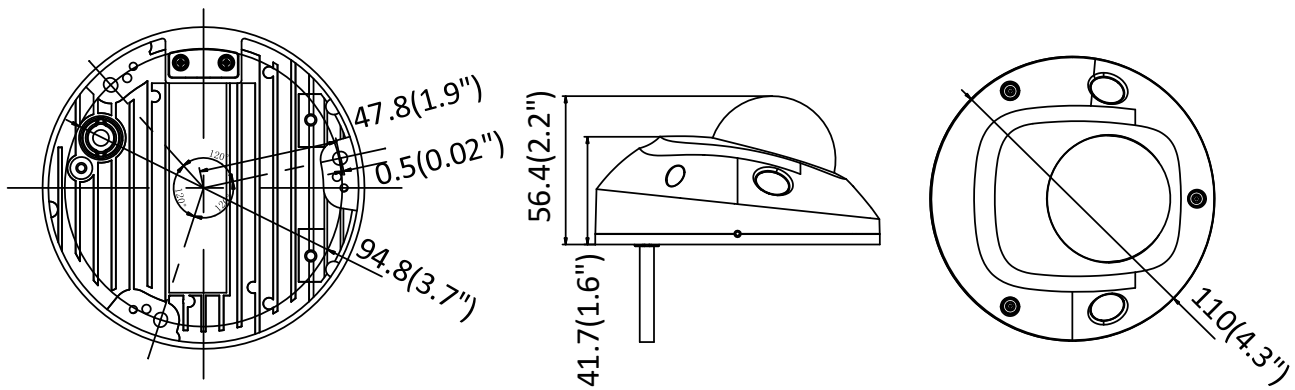

Current	PoE (802.3af, 36 V to 57 V), 0.26 A to 0.17 A, max. 9.5 W
Protection Level	IK08, IP66
Material	Front cover: plastic , Bottom base: metal
Dimensions	Φ110 mm × 56.4 mm (Φ4.33" × 2.22")
Weight	Camera: Approx. 400 g (0.88 lb.)

Available Model

DS-2CD2525FHWD-I (2.8/4/6mm), DS-2CD2525FHWD-IS (2.8/4/6 mm),
DS-2CD2525FHWD-IW (2.8/4/6 mm), DS-2CD2525FHWD-IWS (2.8/4/6 mm)

Dimension