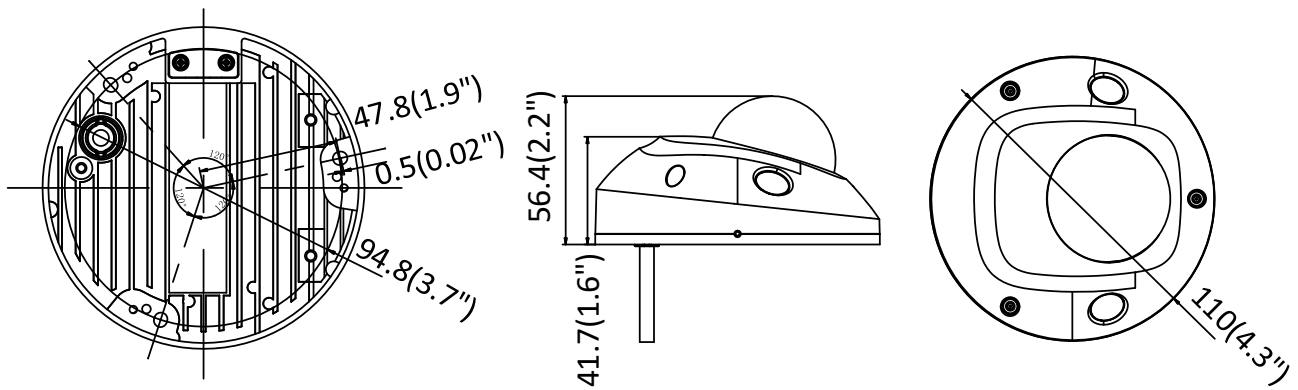

Current	PoE (802.3af, 36 V to 57 V), 0.26 A to 0.17 A, max. 9.5 W
Protection Level	IK08, IP66
Material	Front cover: plastic , Bottom base: metal
Dimensions	Φ110 mm × 56.4 mm (Φ4.33" × 2.22")
Weight	Camera: Approx. 400 g (0.88 lb.)

Available Model

DS-2CD2525FHWD-I (2.8/4/6mm), DS-2CD2525FHWD-IS (2.8/4/6 mm),
DS-2CD2525FHWD-IW (2.8/4/6 mm), DS-2CD2525FHWD-IWS (2.8/4/6 mm)

Dimension