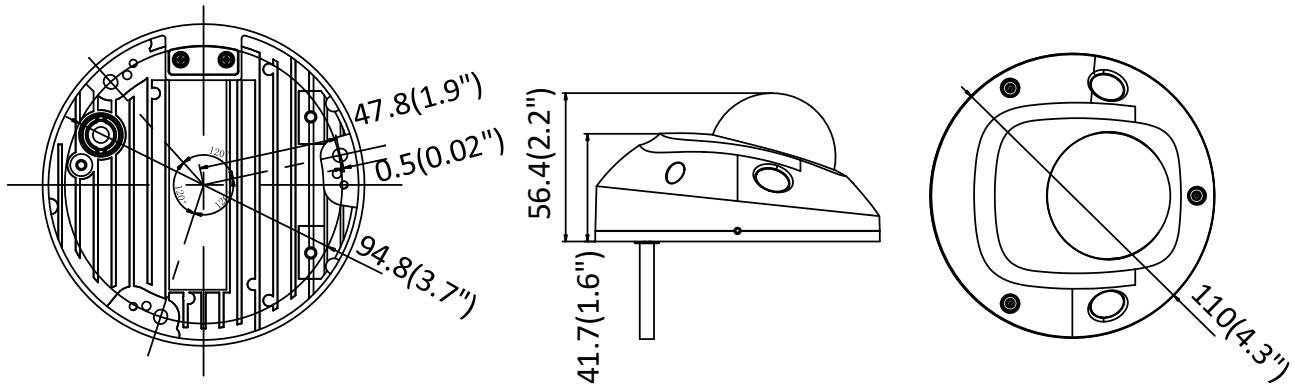

## Specification

<b>Camera</b>	
Image Sensor	1/2.8" Progressive Scan CMOS
Min. Illumination	Color: 0.005 Lux @ (F1.2, AGC ON), 0 Lux with IR Color: 0.009 lux @(F1.6, AGC ON), 0 lux with IR
Shutter Speed	1/3 s to 1/100,000 s
Slow Shutter	Yes
Day & Night	IR Cut Filter
Digital Noise Reduction	3D DNR
WDR	120dB
3-Axis Adjustment	Pan: -30° to +30°, tilt: 0° to 75°, rotate: 0° to 360°
<b>Lens</b>	
Focal length	2.8, 4, 6 mm
Focus	Fixed
Aperture	F1.6
FOV	2.8 mm: Horizontal field of view: 108°, Vertical field of view: 59°, Diagonal field of view: 129° 4 mm: Horizontal field of view: 87°, Vertical field of view: 45°, Diagonal field of view: 102° 6 mm: Horizontal field of view: 53°, Vertical field of view: 29°, Diagonal field of view: 60°
Lens Mount	M12
<b>IR</b>	
IR Range	Up to 10 m
Wavelength	850 nm
<b>Compression Standard</b>	
Video Compression	Main stream: H.265/H.264 Sub-stream: H.265/H.264/MJPEG Third stream: H.265/H.264
H.264 Type	Main Profile/High Profile
H.264+	Main stream supports
H.265 Type	Main Profile
H.265+	Main stream supports
Video Bit Rate	32 Kbps to 16 Mbps
Audio Compression	G722.1/G711/G726/MP2L2/PCM
Audio Bit Rate	64Kbps(G.711)/16Kbps(G.722.1)/16Kbps(G.726)/32-192Kbps(MP2L2)
<b>Smart Feature-set</b>	
Behavior Analysis	Line crossing detection, intrusion detection, unattended baggage detection, object removal detection
Exception Detection	Scene change detection
Face Detection	Yes
Region of Interest	Support 1 fixed region for main stream and sub-stream separately
<b>Image</b>	
Max. Resolution	1920 × 1080
Main Stream	50Hz: 50fps (1920 × 1080, 1280 × 960, 1280 × 720) 60Hz: 60fps (1920 × 1080, 1280 × 960, 1280 × 720)
Sub-Stream	50Hz: 25fps (640 × 480, 640 × 360, 320 × 240) 60Hz: 30fps (640 × 480, 640 × 360, 320 × 240)

Current	PoE (802.3af, 36 V to 57 V), 0.26 A to 0.17 A, max. 9.5 W
Protection Level	IK08, IP66
Material	Front cover: plastic , Bottom base: metal
Dimensions	Φ110 mm × 56.4 mm (Φ4.33" × 2.22")
Weight	Camera: Approx. 400 g (0.88 lb.)

### Dimension