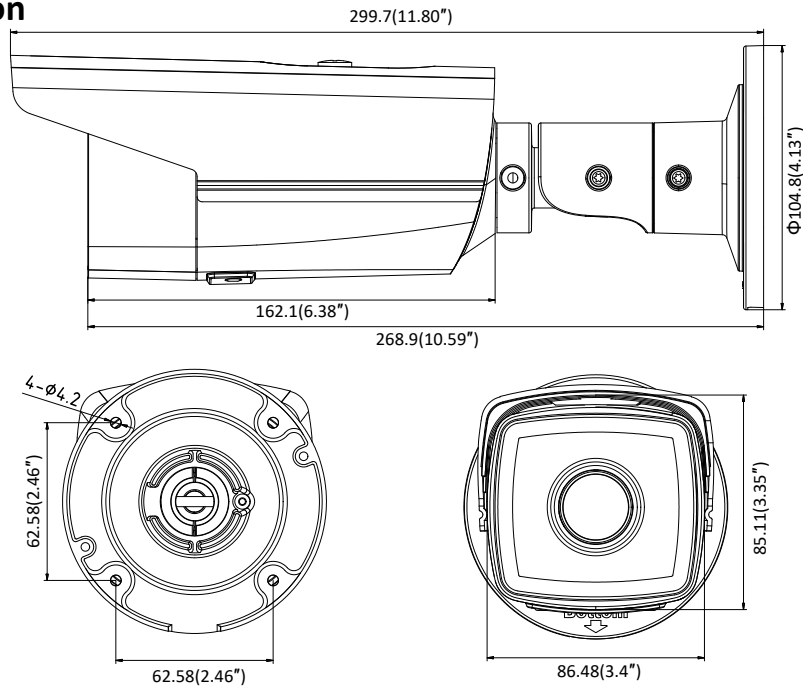

### Key Features

- Up to 5 megapixel high resolution
- Max. 2944 × 1656 @20fps
- 2.8 mm/4mm/6mm/8 mm/12mm fixed lens, optional
- H.265, H.265+, H.264+, H.264
- 120dB Wide Dynamic Range
- 3D Digital Noise Reduction
- 12 VDC & PoE (802.3af)
- IR range: 50m, 80m, optional
- Support on-board storage, up to 128 GB
- IP67
- Color: 0.01 Lux @(F1.2; AGC ON), 0.028 Lux @(F2.0; AGC ON)

Protocols	TCP/IP, UDP, ICMP, HTTP, HTTPS, FTP, DHCP, DNS, DDNS, RTP, RTSP, RTCP, PPPoE, NTP, UPnP, SMTP, SNMP, IGMP, 802.1X, QoS, IPv6
Standard	ONVIF (PROFILE S, PROFILE G), ISAPI
General Function	One-key Reset, Anti-Flicker, Heartbeat, Mirror, Password Protection, Privacy Mask, Watermark, IP Address Filter
Firmware Version	V5.5.80
API	ONVIF (PROFILE S, PROFILE G), ISAPI
Simultaneous Live View	Up to 6 channels
User/Host	Up to 32 users 3 levels: Administrator, Operator and User
Client	iVMS-4200, Hik-Connect, iVMS-5200, iVMS-4500
Web Browser	Plug-in required live view: IE8+, Chrome 41.0-44, Firefox 30.0-51, Safari 8.0-11 Plug-in free live view: Chrome 45.0+, Firefox 52.0+
<b>Interface</b>	
Communication Interface	1 RJ45 10M/100M self-adaptive Ethernet port
On-board Storage	Built-in microSD/SDHC/SDXC slot, up to 128 GB
Reset Button	Yes
<b>Smart Feature-set</b>	
Behavior Analysis	Line crossing detection, intrusion detection, unattended baggage detection, object removal detection
Exception Detection	Scene change detection
Face Detection	Yes
<b>General</b>	
Operating Conditions	-30 °C to +60 °C (-22 °F to +140 °F), Humidity 95% or less (non-condensing)
Power Supply	12 VDC ± 25%, PoE(802.3af 36 to 57V, class 3)
Power Consumption	-I5: 12 VDC ± 25%, 7 W; PoE, 9 W -I8: 12 VDC ± 25%, 10 W; PoE, 12.5 W
IR Range	-I5: up to 50 m -I8: up to 80 m
Material	Metal
Protection Level	IP67
Dimensions	Camera: $\Phi 104.8 \times 299.7$ mm ( $\Phi 4.13'' \times 11.8''$ ) Package: $386 \times 156 \times 155$ mm ( $15.2'' \times 6.14'' \times 6.1''$ )
Weight	1200 g (2.65 lb.)

## Dimension

Unit: mm