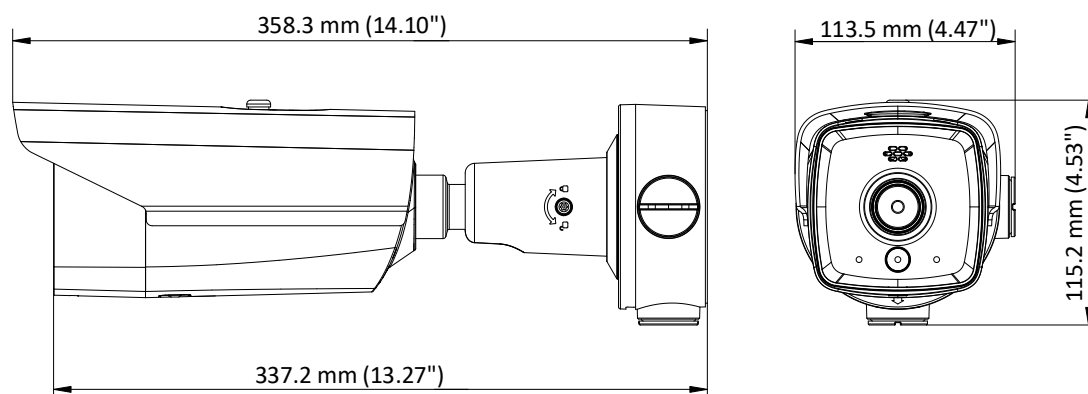

Available Model

DS-2TD2117-10/PA

Dimension

Distributed by

**HIKVISION®****Headquarters**

No.555 Qianmo Road, Binjiang District,
Hangzhou 310051, China
T +86-571-8807-5998
overseasbusiness@hikvision.com

Hikvision USA
T +1-909-895-0400
sales.usa@hikvision.com