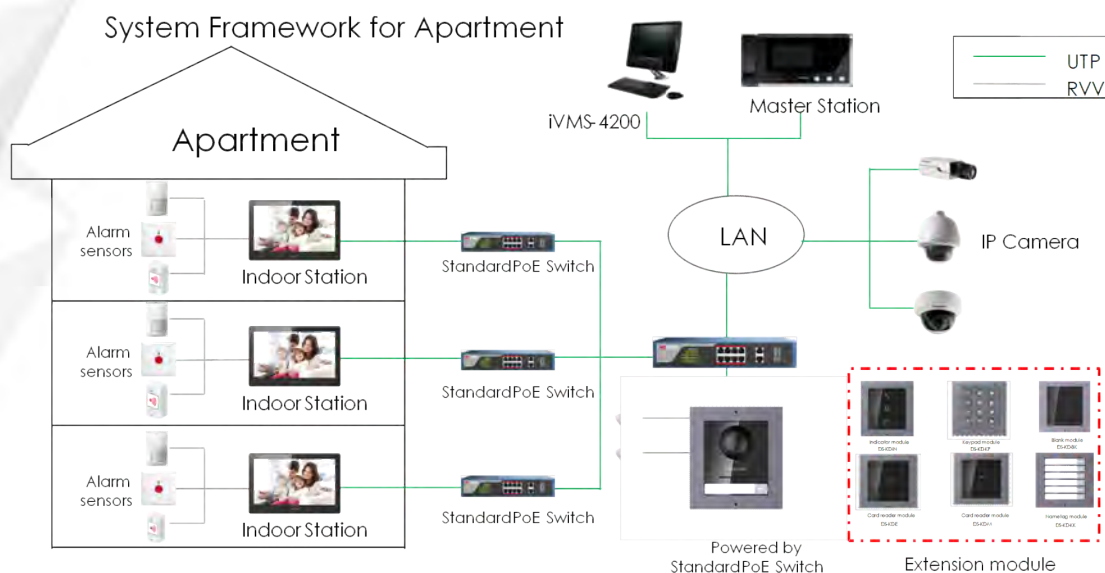

DS-KH8520-WTE1

Video Intercom Indoor Station with 10-Inch Touch Screen

Key Feature

- New UI V2.0: User friendly design
- 10-inch colorful touch screen with resolution 1024 × 600
- Standard PoE
- Stores messages and capture pictures in the TF card
- Remote unlocking via the client software or the mobile client
- Views live videos of door stations and linked cameras
- Supports wireless network

Typical Application

Specification

Model		DS-KH8520-WTE1
System	Memory	128 MB
	Flash	32 MB
	Operation system	Embedded Linux operation system
Display	Display screen	10.1-inch colorful TFT LCD
	Display resolution	1024 × 600
	Operation method	Capacitive touch screen
Audio	Audio input	Built-in omnidirectional microphone
	Audio output	Built-in loudspeaker
	Audio compression standard	G.711 U
	Audio compression rate	64 Kbps
	Audio quality	Noise suppression and echo cancellation
Network	Wired network	10/100 Mbps self-adaptive network
	Wireless network	Wi-Fi 802.11b/g/n
	Network protocol	TCP/IP、SIP、RTSP
	Network interface	1 RJ-45 10/100 Mbps self-adaptive
	Alarm input	8-ch alarm inputs
	Relay output	2
	TF card	Max to 32 G, SD 2.0 or lower version
	RS-485	1
General	Power supply	IEEE802.3af, standard PoE
		12 VDC/1 A
	Power consumption	≤ 6 W
	Working temperature	-10 °C to 55 °C (14 °F to 131 °F)
	Working humidity	10% to 90%
Dimensions (W × H × D)		254 mm × 166 mm × 14.7 mm (10.0" × 6.5" × 0.58")