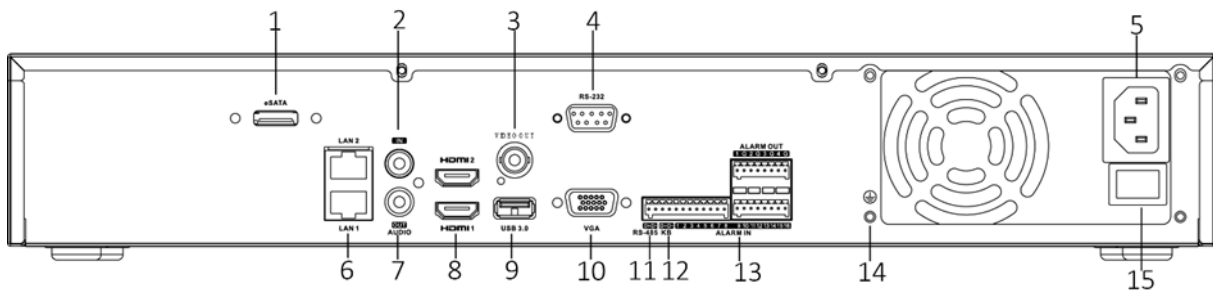

Physical Interface

No.	Description	No.	Description
1	eSATA interface	9	USB 3.0 interface
2	Audio input	10	VGA output
3	Video output	11	RS-485 serial interface
4	RS-232 serial interface	12	Keyboard interface
5	100 to 240 VAC power supply	13	Controller Port, Alarm In/Alarm Out
6	Network interfaces	14	GND
7	Audio output	15	Power Switch
8	HDMI output