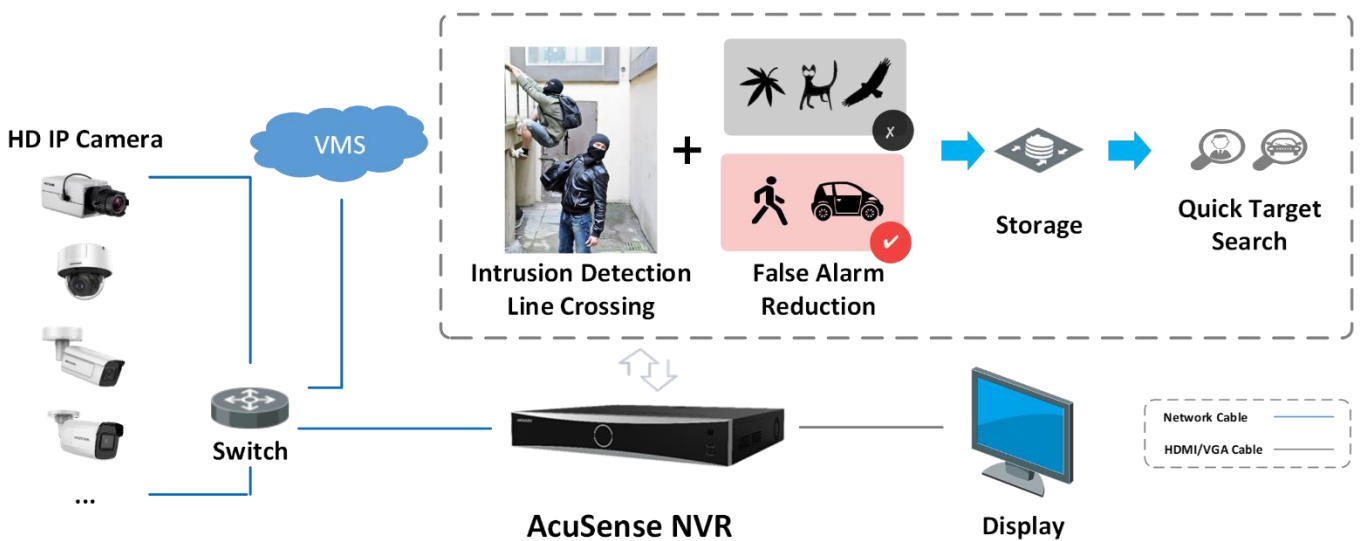

## Network & Ethernet Access

- 2 self-adaptive 10/100/1000 Mbps Ethernet interfaces
- Hik-Connect & DDNS (Dynamic Domain Name System) for easy network management
- Smooth streaming technology
- Support web access without plug-in

## Typical Application

### Facial Recognition and Face Picture Comparison

Modeling and analyzing face pictures captured by cameras. Realize blacklist alarm and stranger alarm via face picture library. Search target people by picture and name features.

### Perimeter Protection

Adopt deep learning algorithm to reduce false alarm, effectively reduces the false alarm caused by tree branches, leaves, shadow, light, vehicles, small animals, etc.