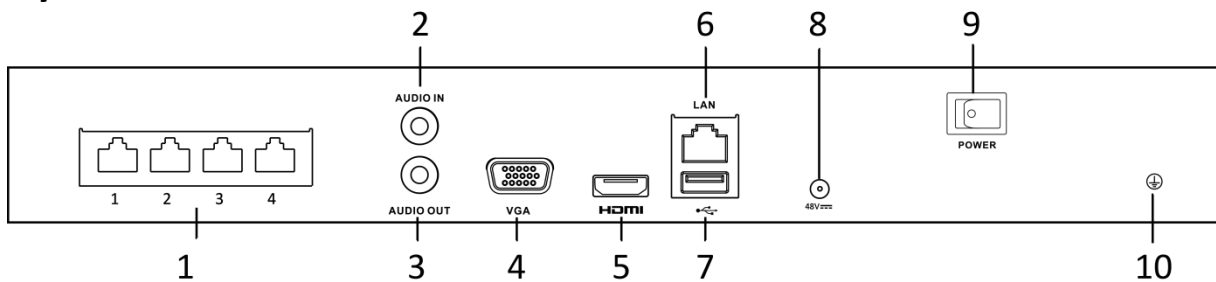

Physical Interfaces

Index	Description	Index	Description
1	Network Interfaces with PoE function (8 interfaces for DS-7608NI-K1/8P (B))	6	LAN Network Interface
2	AUDIO IN	7	USB 2.0 Interface.
3	AUDIO OUT	8	48VDC power supply
4	VGA Interface	9	Power Switch
5	HDMI Interface	10	GND