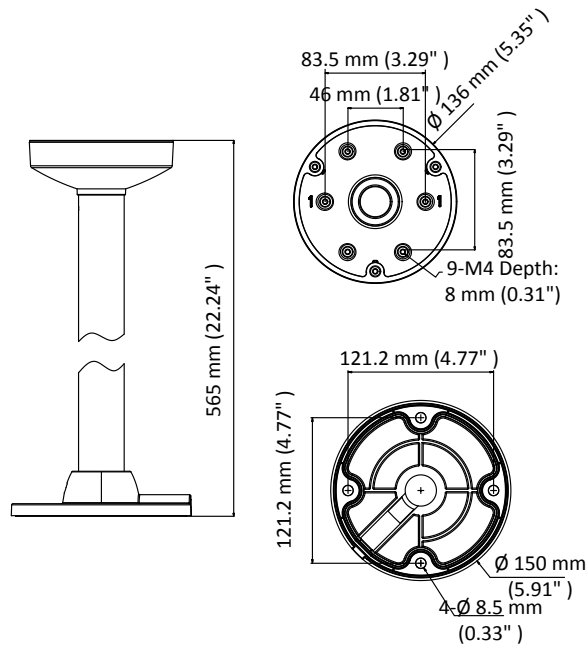

### Pendant Mount

#### Dimension

#### Parameter

Model	DS-1471ZJ-135
Parameters	Pendant Mount
Appearance	Hikvision White
Material	Aluminum Alloy
Dimension	Ø 136 mm × 565 mm (5.35" × 22.24")
Weight	1350 g (2.98 lb.)

#### Note

- The mount should be installed on the flat ceiling.
- The waterproof rubber is necessary for the outdoor application.
- The pole must be capable of supporting at least 3 times as much as the total weight of the camera, and the mount.
- The mount's maximum load capacity is 3 kg (6.6 lb.).