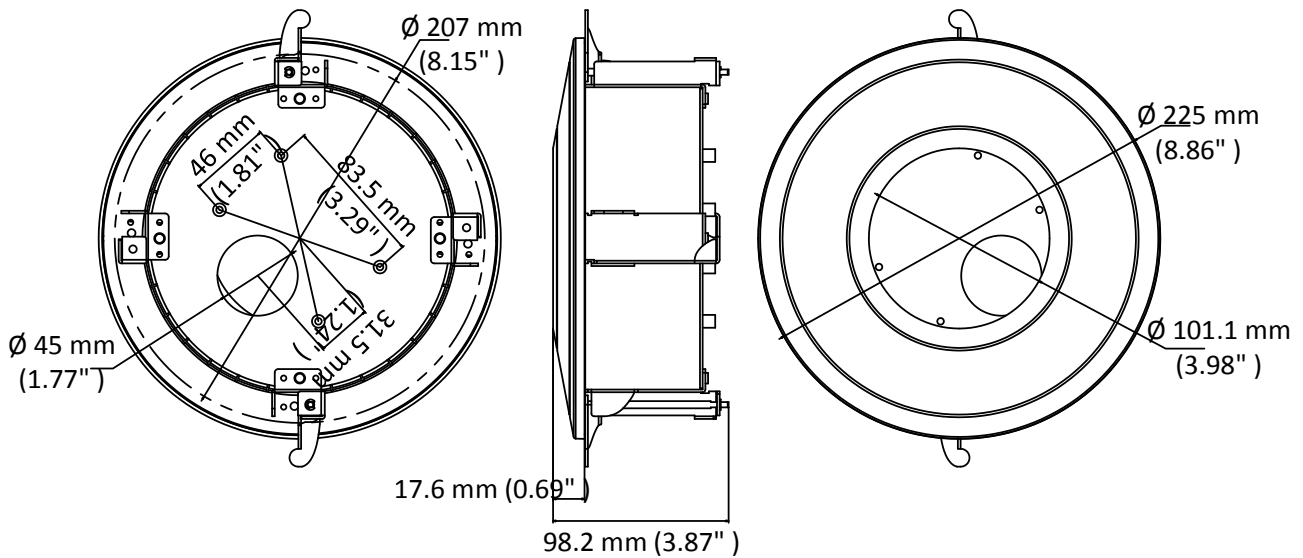

DS-1227ZJ-DM37

In-Ceiling Mount

Features

- Steel and plastic with surface spray treatment
- In-ceiling mount saves installation space

Dimension

Available Model

DS-1227ZJ-DM37

Parameter

Model	DS-1227ZJ-DM37
Parameters	In-Ceiling Mount
Appearance	Hikvision White
Material	Steel and Plastic
Dimension	$\varnothing 225 \text{ mm} \times 98.2 \text{ mm}$ (8.86" \times 3.87")
Weight	700 g (1.54 lb.)