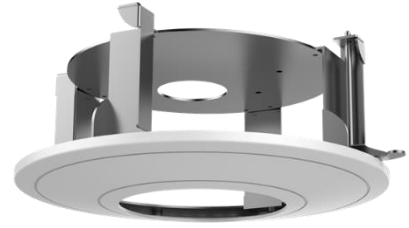

DS-1227ZJ-DM37

In-Ceiling Mount

Features

- Steel and plastic with surface spray treatment
- In-ceiling mount saves installation space

Dimension

Available Model

DS-1227ZJ-DM37

Parameter

Model	DS-1227ZJ-DM37
Parameters	In-Ceiling Mount
Appearance	Hikvision White
Material	Steel and Plastic
Dimension	$\varnothing 225 \text{ mm} \times 98.2 \text{ mm}$ (8.86" \times 3.87")
Weight	700 g (1.54 lb.)

Notes

- The mount should be installed on the flat ceiling.
- The ceiling must be capable of supporting over 3 times as much as the total weight of the camera and the mount.
- The maximum load capacity of the mount is 3 kg (6.6 lb.).