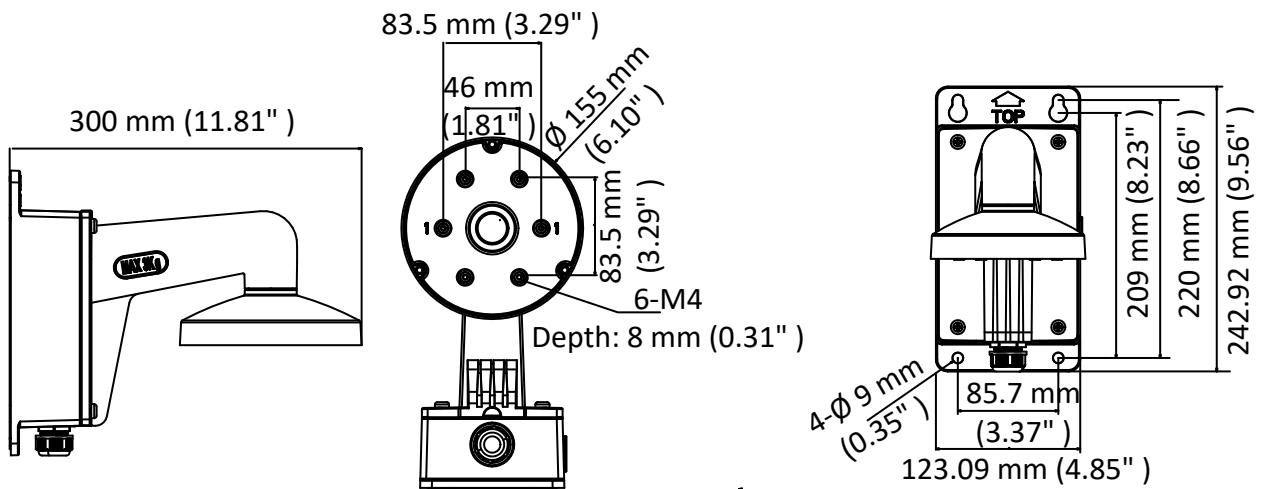

## DS-1473ZJ-155B

Wall Mount for Dome Camera

### Dimension

### Parameter

Model	DS-1473ZJ-155B
Parameters	Wall Mount for Dome Camera
Appearance	Hikvision White
Material	Aluminum Alloy
Dimension	∅ 155 mm × 243 mm × 300 mm (6.10" × 9.56" × 11.81" )
Weight	1750 g (3.86 lb.)

### Note

- The mount should be installed on the flat surface.
- The waterproof rubber is necessary for the outdoor application.
- The wall must be capable of supporting at least 3 times as much as the total weight of the camera, and the mount.
- The mount's maximum load capacity is 3 kg (6.61 lb.).