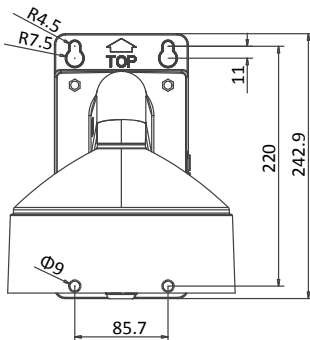

DS-1273ZJ-DM30-B

Wall Mounting Bracket for Dome Camera

Features

- Aluminum alloy material with surface spray treatment
- Waterproof design
- Design of cap is for convenient wiring

Dimension

Unit: mm

Available Model

DS-1273ZJ-DM30-B

Parameters

Model	DS-1273ZJ-DM30-B
Parameters	Wall Mounting Bracket for Dome Camera
Appearance	Hikvision White
Material	Aluminum Alloy
Dimension	Φ209×243×326mm
Weight	2500g

Notes

- The bracket should be installed on flat wall
- Waterproof rubber is necessary for outdoor application
- The wall must be capable of supporting over 3 times as much as the total weight of the camera and the mount.
- The maximum load capacity of the bracket is 3KG