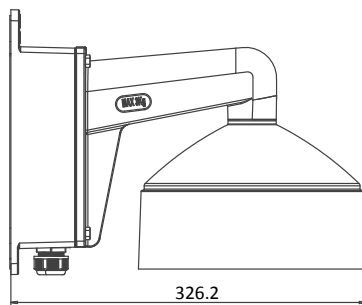

DS-1273ZJ-DM30-B

Wall Mounting Bracket for Dome Camera

Features

- Aluminum alloy material with surface spray treatment
- Waterproof design
- Design of cap is for convenient wiring

Dimension

Unit: mm

Available Model

DS-1273ZJ-DM30-B

Parameters

Model	DS-1273ZJ-DM30-B
Parameters	Wall Mounting Bracket for Dome Camera
Appearance	Hikvision White
Material	Aluminum Alloy
Dimension	Φ209×243×326mm
Weight	2500g

Notes

- The bracket should be installed on flat wall
- Waterproof rubber is necessary for outdoor application
- The wall must be capable of supporting over 3 times as much as the total weight of the camera and the mount.
- The maximum load capacity of the bracket is 3KG