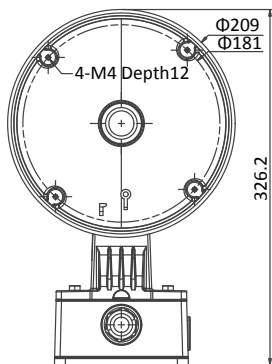

DS-1273ZJ-DM30-B

Wall Mounting Bracket for Dome Camera

Features

- Aluminum alloy material with surface spray treatment
- Waterproof design
- Design of cap is for convenient wiring

Dimension

Unit: mm

Available Model

DS-1273ZJ-DM30-B

Parameters

Model	DS-1273ZJ-DM30-B
Parameters	Wall Mounting Bracket for Dome Camera
Appearance	Hikvision White
Material	Aluminum Alloy
Dimension	Φ209×243×326mm
Weight	2500g

Notes

- The bracket should be installed on flat wall
- Waterproof rubber is necessary for outdoor application
- The wall must be capable of supporting over 3 times as much as the total weight of the camera and the mount.
- The maximum load capacity of the bracket is 3KG