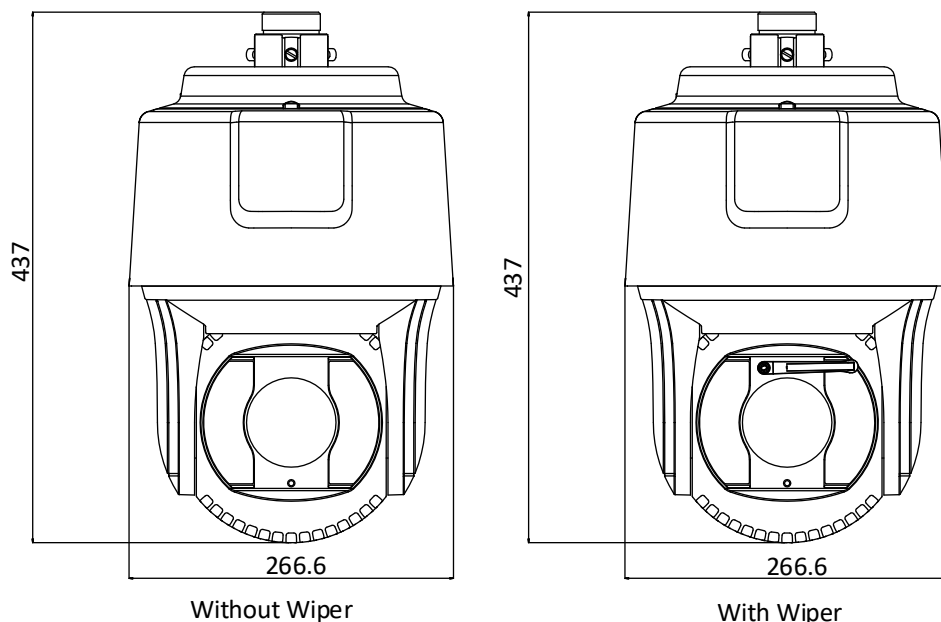

Power	Without wiper: 24 VAC, max. 68 W (max. 12 W for heater, and max. 15 W for IR), Hi-PoE, max. 60 W With wiper: 24 VAC max. 70 W (max. 12 W for heater, and max. 15 W for IR), Hi-PoE, max. 60 W
Working Environment	Temperature: -40°C to 70°C (-40°F to 158°F) Humidity: ≤ 90%
Wiper	Optional
Protection Level	IP67 Standard. Lightning protection, surge protection and voltage transient protection meets IEC61000-4-2-2/3/4/5/6
Material	Aluminum alloy
Dimensions	Φ 266.6 mm × 437 mm (Φ 10.50" × 17.20")
Weight	Approx. 8 kg (17.64 lb)

## Dimensions

Unit:mm