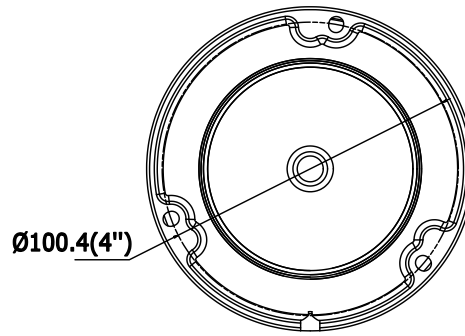

Dimension

Unit: mm