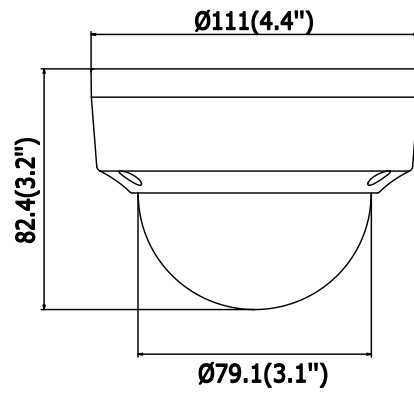

Dimension

Unit: mm