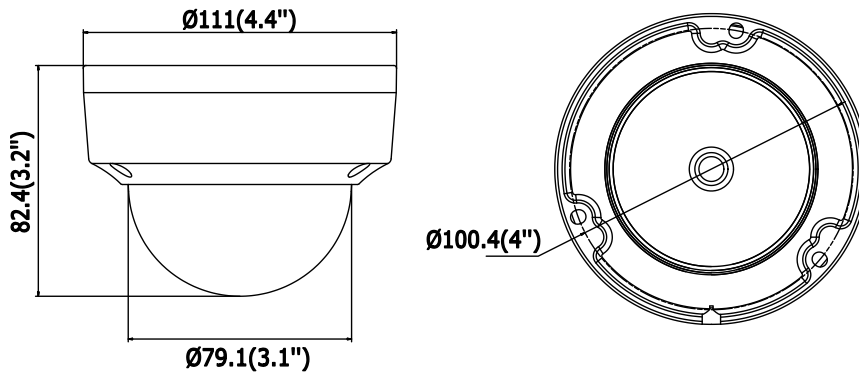

Dimensions	Camera: $\Phi 111 \times 82.4$ mm ($\Phi 4.4'' \times 3.2''$) Package: $134 \times 134 \times 108$ mm ($5.27'' \times 5.27'' \times 4.25''$)
Weight	Camera: 500 g (1.1 lb.)

Available Model

DS-2CD2125FHWD-I (2.8/4/6/8/12 mm), DS-2CD2125FHWD-IS (2.8/4/6/8/12 mm)

Dimension

Unit: mm (inch)