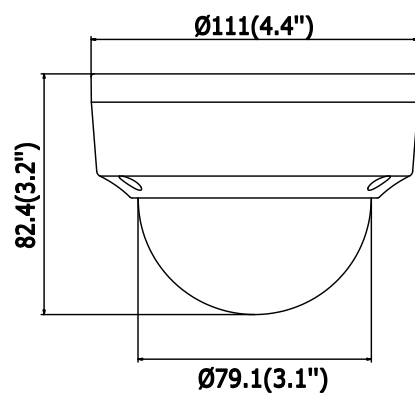

Dimension

Unit: mm