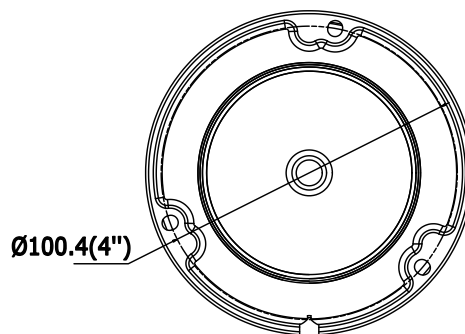

Dimension

Unit: mm