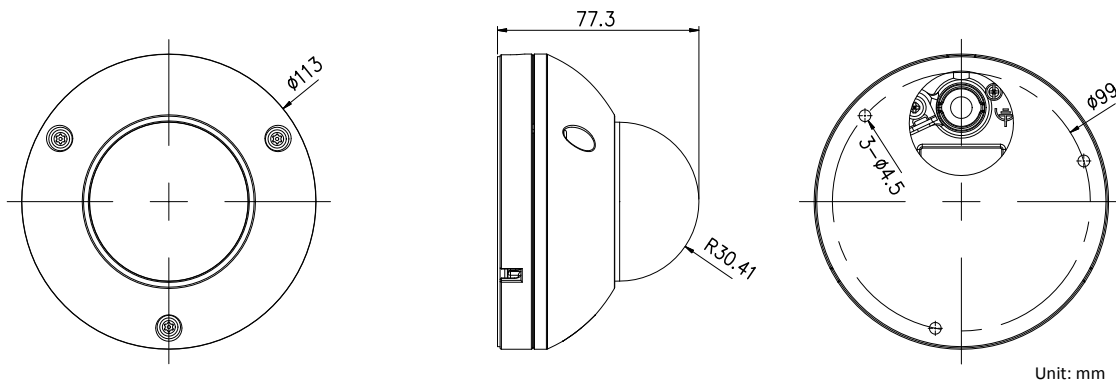

Dimension

Accessories

Distributed by

HIKVISION

Headquarters

No.555 Qianmo Road, Binjiang District,
Hangzhou 310051, China
T +86-571-8807-5998
overseasbusiness@hikvision.com

Hikvision USA
T +1-909-895-0400
sales.usa@hikvision.com

Hikvision Italy
T +39-0438-6902
info.it@hikvision.com

Hikvision Singapore
T +65-6684-4718
sg@hikvision.com

Hikvision Africa
T +27 (10) 0351172
sale.africa@hikvision.com

Hikvision Europe
T +31-23-55-42-770
info.eu@hikvision.com

Hikvision France
T +33(0)1-85-330-450
info.fr@hikvision.com

Hikvision Oceania
T +61-2-8599-4233
salesau@hikvision.com

Hikvision Hong Kong
T +852-2151-1761

Hikvision Middle East
T +971-4-8816086
salesme@hikvision.com

Hikvision Spain
T +34-91-737-16-55
info.es@hikvision.com

Hikvision Canada
T +1-909-895-0400
sales.usa@hikvision.com

Hikvision Russia
T +7-495-669-67-99
saleru@hikvision.com

Hikvision Poland
T +48-22-460-01-50
potand@hikvision.com

Hikvision Korea
T +82-31-731-8841
sales.korea@hikvision.com

Hikvision India
T +91-22-28469900
sales@pramahikvision.com

Hikvision UK
T +01628-902140
support.uk@hikvision.com

Hikvision Brazil
T +55 11 3318-0050
Latam.support@hikvision.com