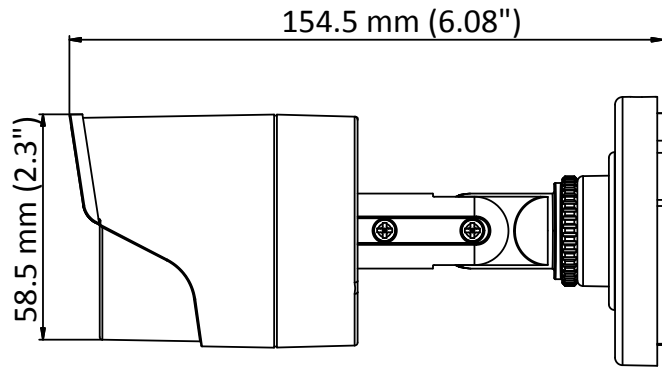

Dimensions