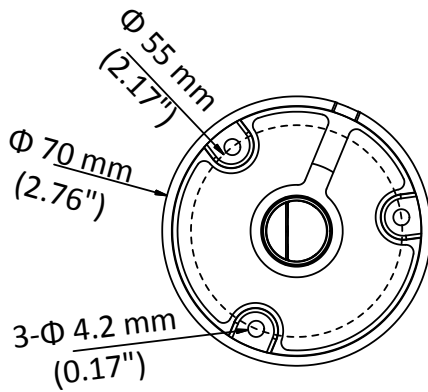

Dimensions