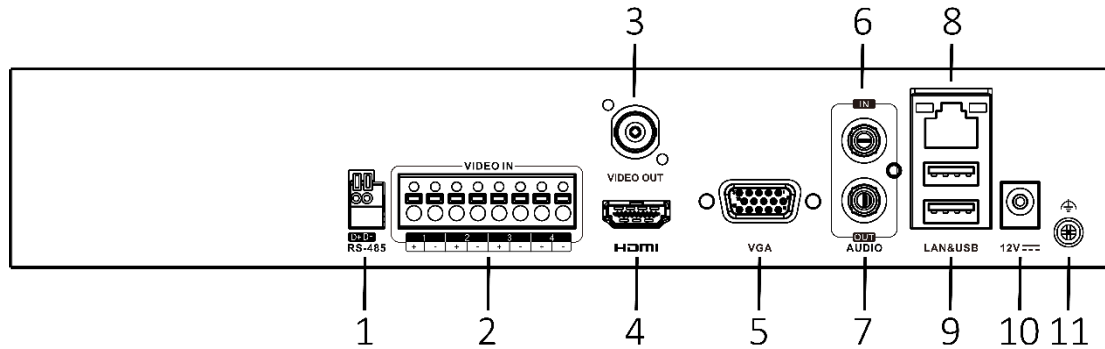

Physical Interface

No.	Description	No.	Description
1	RS-485 Serial Interface	7	AUDIO OUT, RCA Connector
2	VIDEO IN, Balun Interface	8	LAN Interface
3	VIDEO OUT	9	USB Interface
4	HDMI Interface	10	12 VDC Power Input
5	VGA Interface	11	GND
6	AUDIO IN, RCA Connector